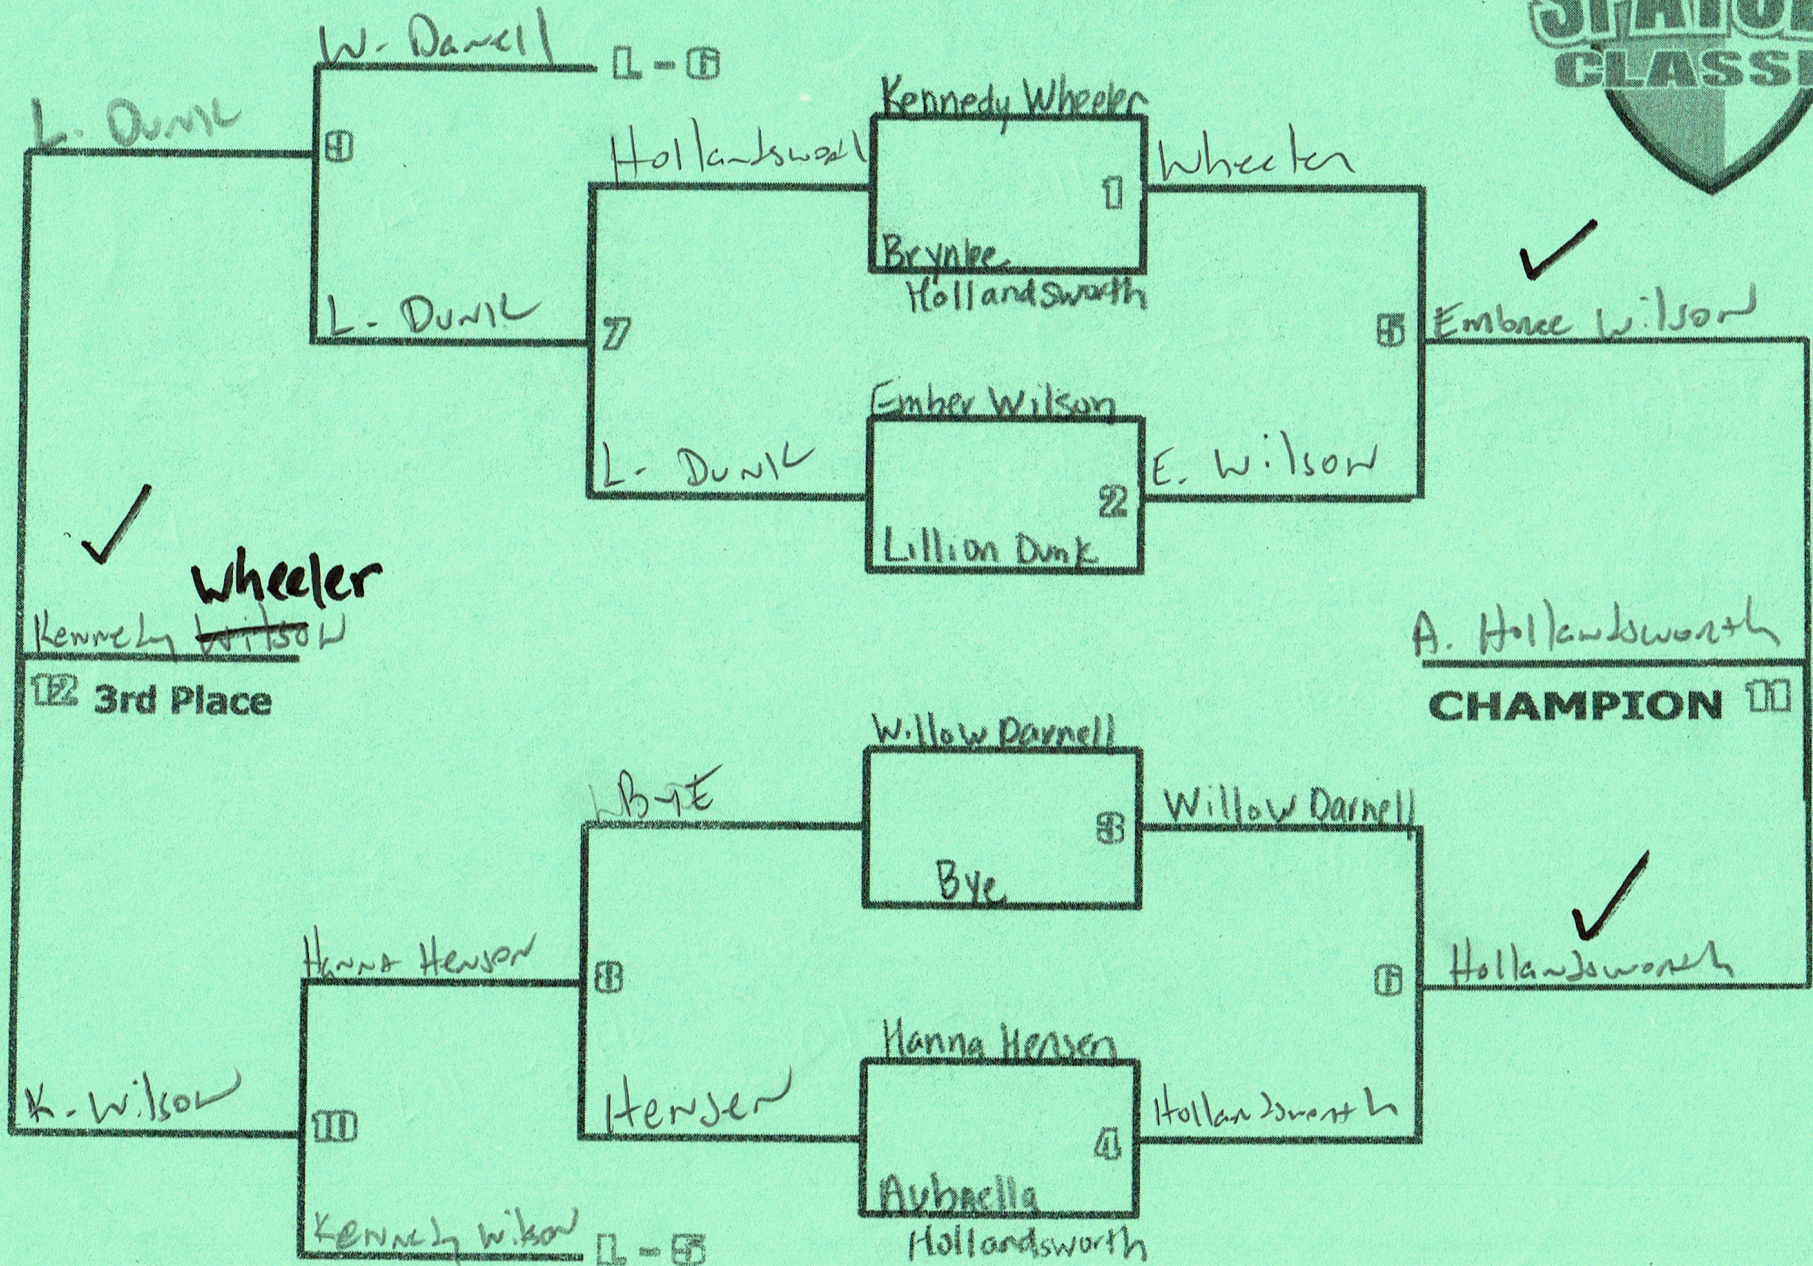

AGE GROUP: 9u Girls

WEIGHT CLASS: 44-50lb

MAT #: \_\_\_\_\_

# The 2022 SPATOLA WRESTLING CLASSIC

Age Group: 9U Girls

Weight Class: 52-58

Mat #: \_\_\_\_\_

# The 2022 SPATOLA WRESTLING CLASSIC

✓ Kylie Ross  
**Champion**

✓ Josie Wiselup  
**Runner-up**

✓ Kree Stephenson  
**Third Place**

AGE GROUP: 9u Girls

WEIGHT CLASS: 41-71

MAT #: \_\_\_\_\_