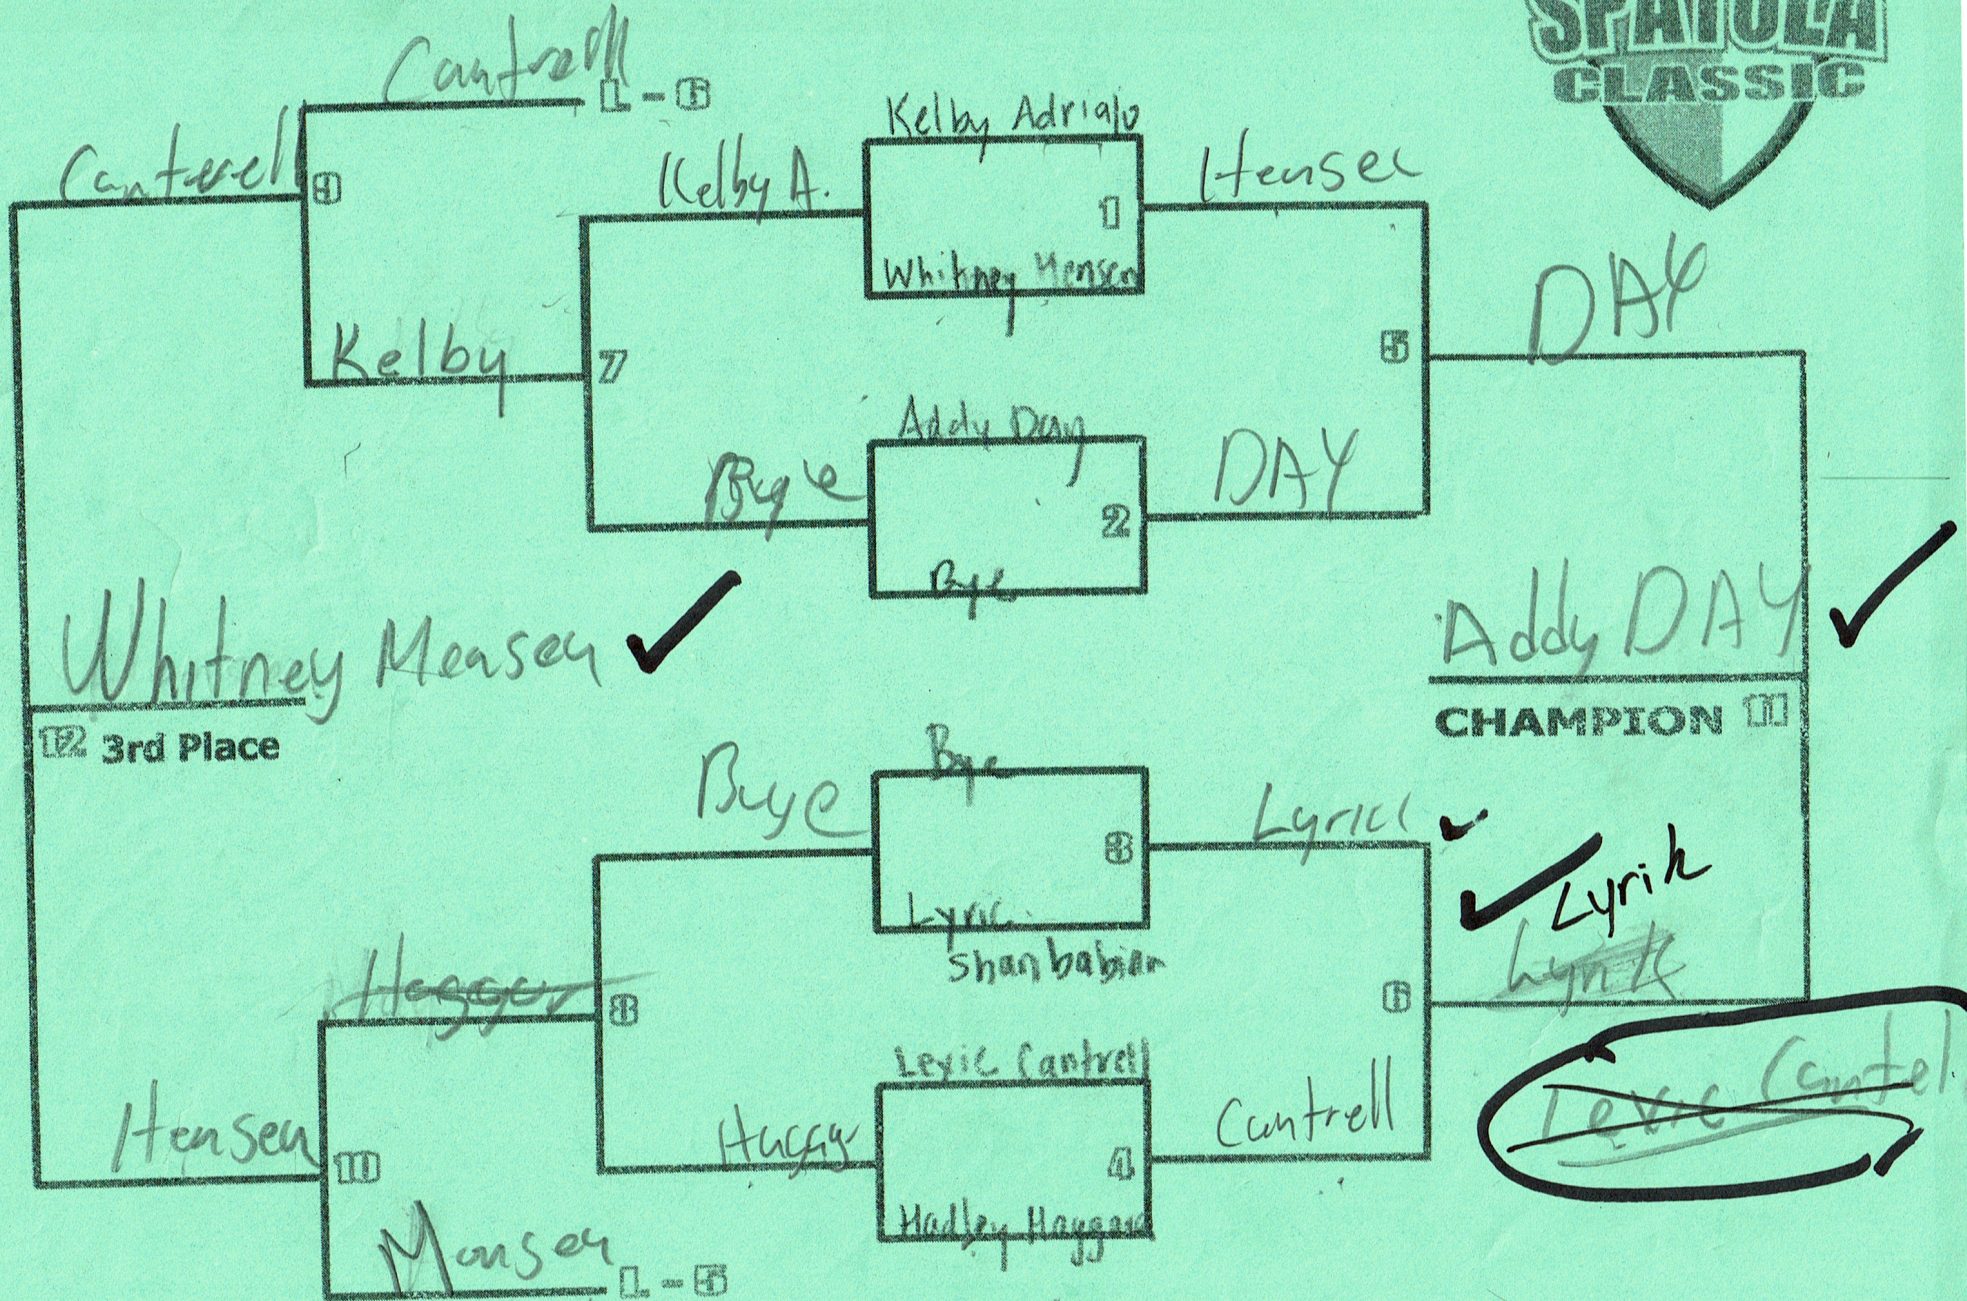

AGE GROUP: 9u Girls

WEIGHT CLASS: 41-71

MAT #: _____

The 2022 SPATOLA WRESTLING CLASSIC