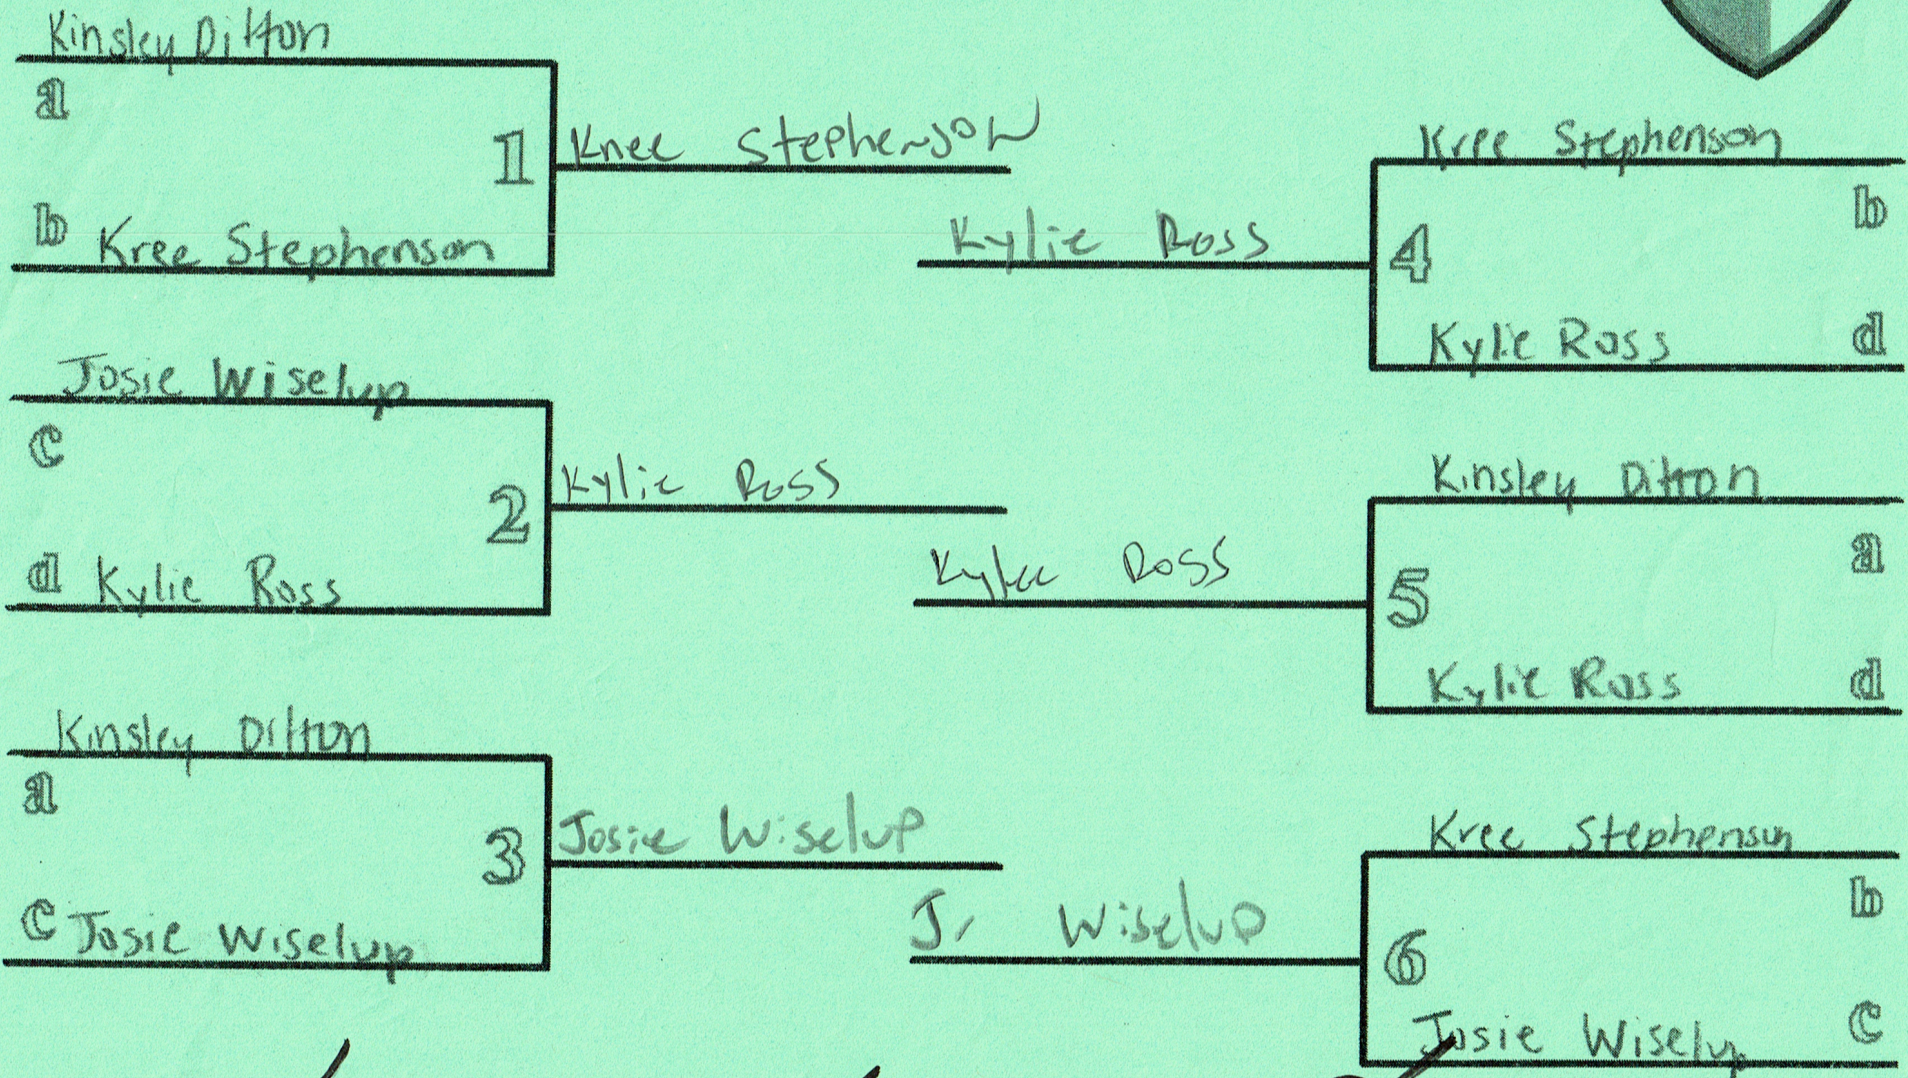

# The 2022 SPATOLA WRESTLING CLASSIC

Age Group: 9U Girls

Weight Class: 52-58

Mat #: \_\_\_\_\_

# The 2022 SPATOLA WRESTLING CLASSIC

✓ Kylie Ross  
**Champion**

✓ Josie Wiselup  
**Runner-up**

✓ Kree Stephenson  
**Third Place**

AGE GROUP: 9u Girls

WEIGHT CLASS: 41-71

MAT #: \_\_\_\_\_

# The 2022 SPATOLA WRESTLING CLASSIC

a	Sienna Maiani	1	Svec
d	Amelia Svec		

b	Dixie Ball	2	Ball
c	Adalynn Ramey		

a	Sienna Maiani	3	Sienna
c	Adalynn Ramey		

d	Amelia Svec	4	Svec
e	Isabella Smith		

c	Adalynn Ramey	5	Smith.
e	Isabella Smith		