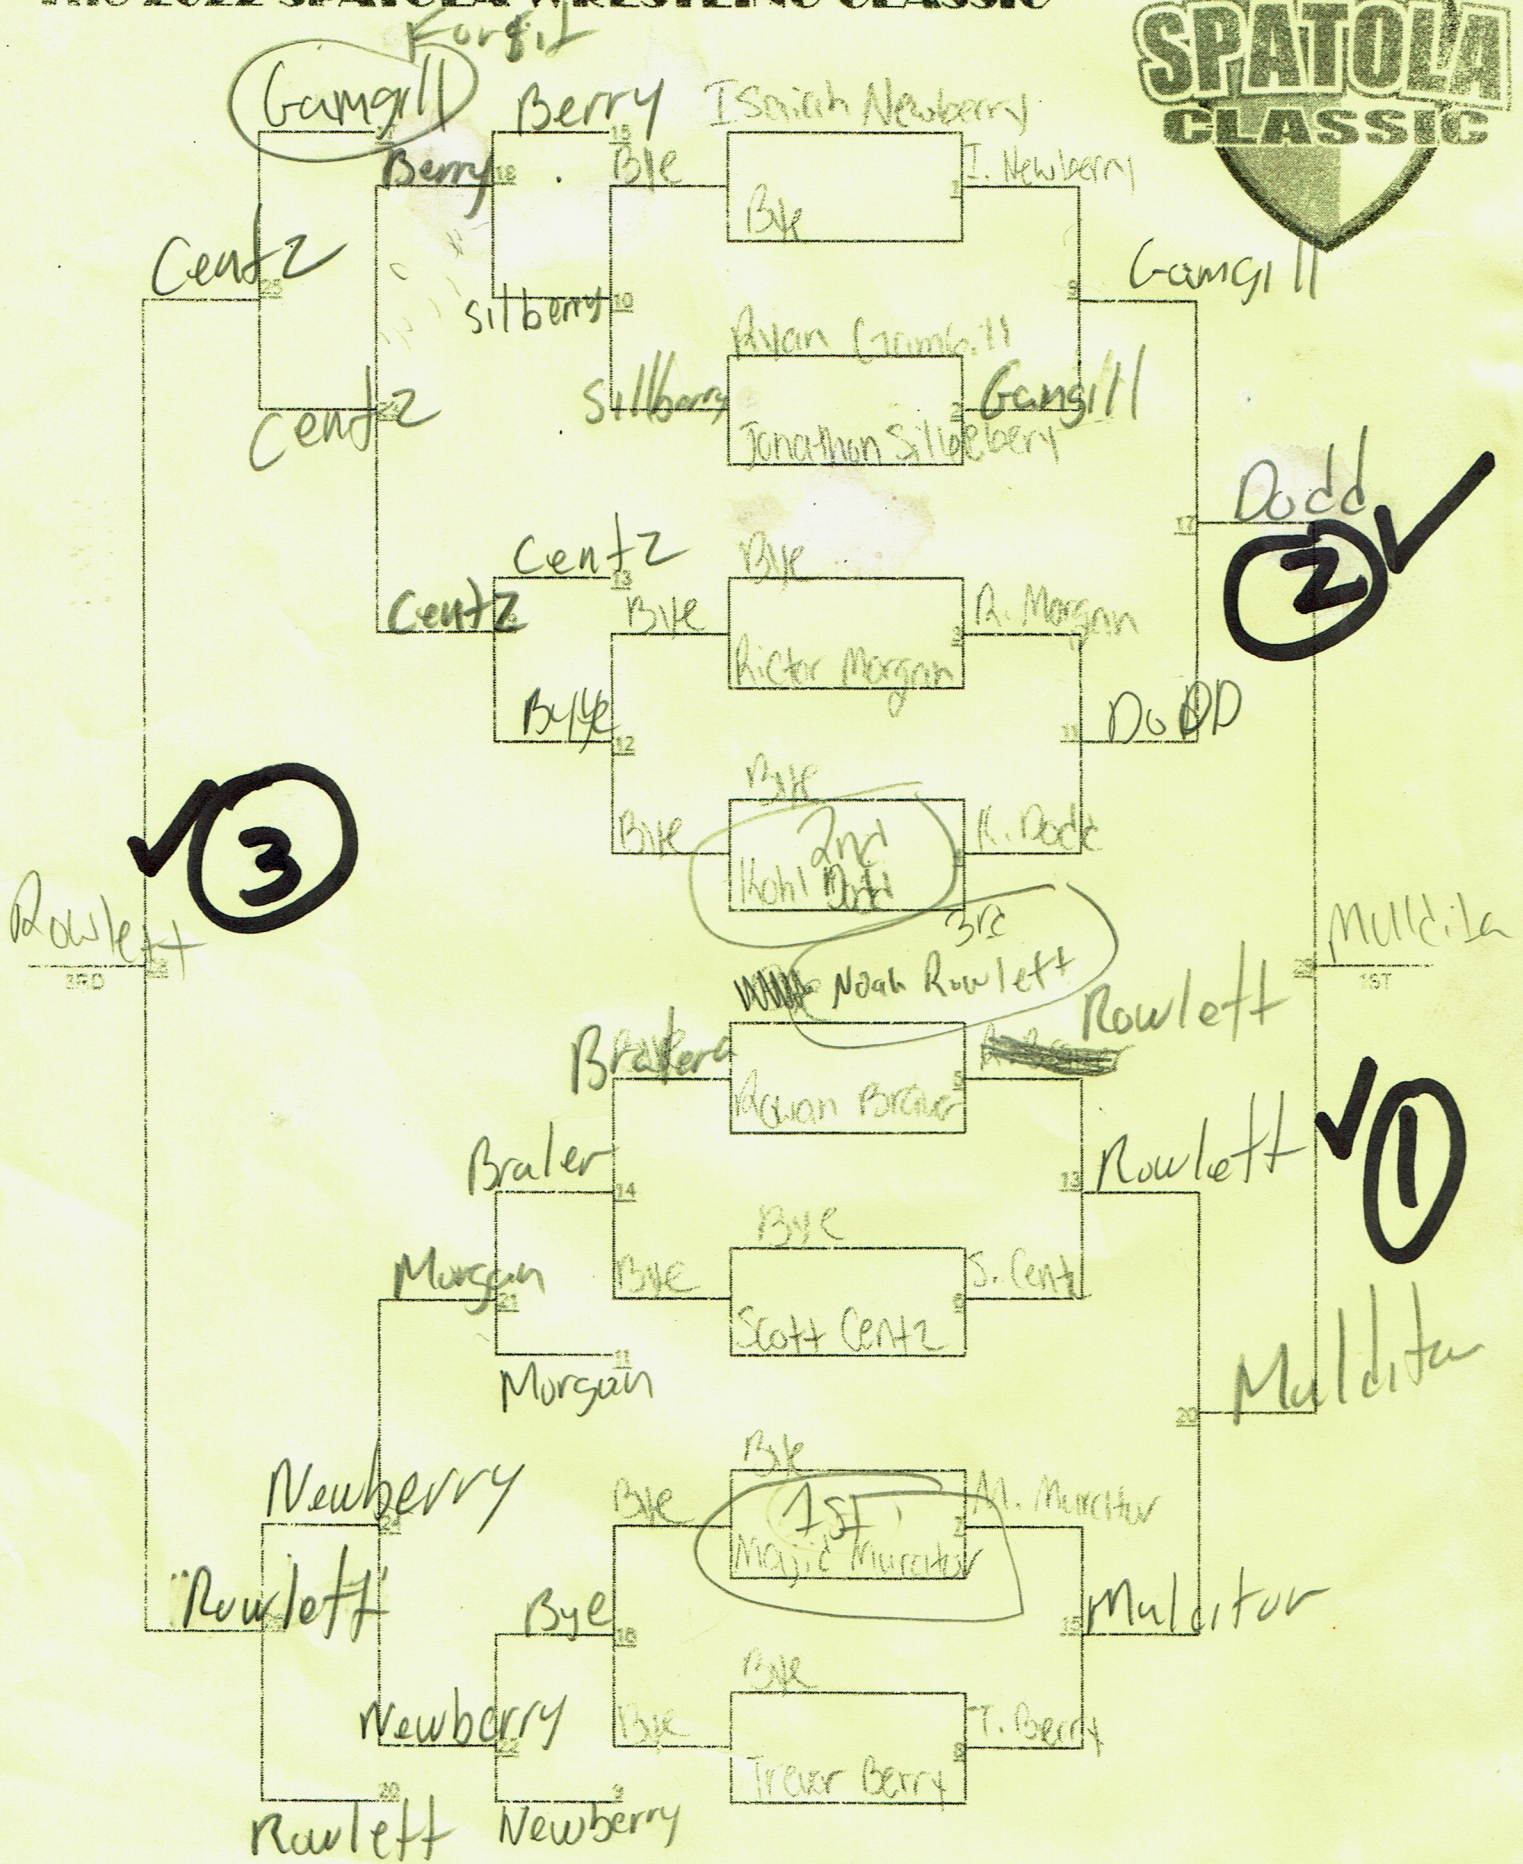

The 2022 SPATOLA WRESTLING CLASSIC

AGE GROUP: Open WEIGHT CLASS: 184

MAT #: 7

The 2022 SPATOLA WRESTLING CLASSIC

AGE GROUP: Open WEIGHT CLASS: 197 MAT #: 117

The 2022 SPATOLA WRESTLING CLASSIC

The 2022 SPATOLA WRESTLING CLASSIC