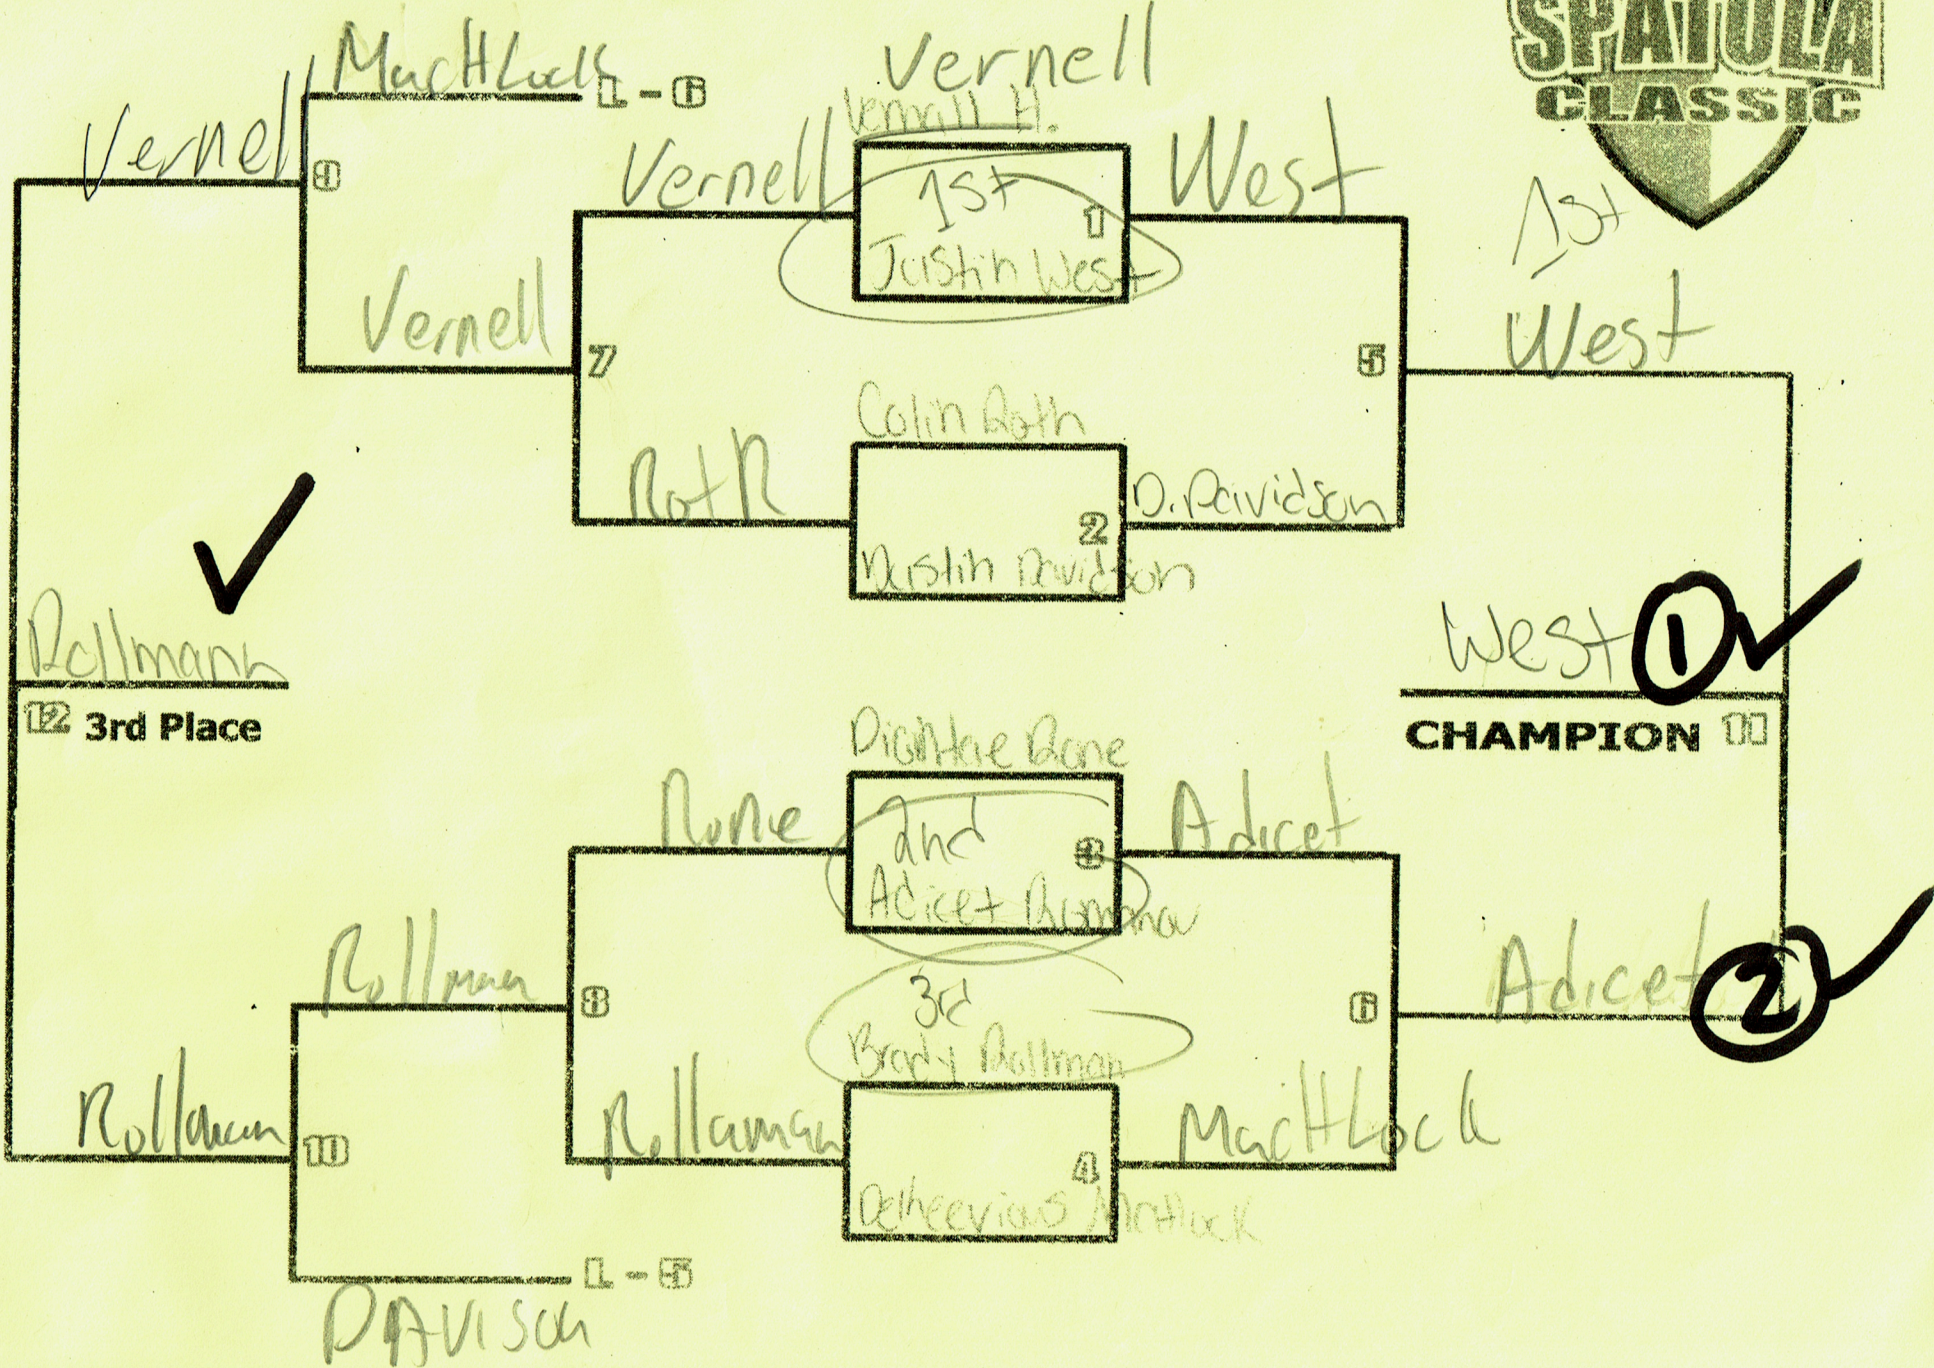

MAT #: 7

The 2022 SPATOLA WRESTLING CLASSIC

AGE GROUP: Open WEIGHT CLASS: 165

MAT #: 7

The 2022 SPATOLA WRESTLING CLASSIC

AGE GROUP: Open

WEIGHT CLASS: 174

MAT #: 7

The 2022 SPATOLA WRESTLING CLASSIC

AGE GROUP: Open WEIGHT CLASS: 184

MAT #: 7

The 2022 SPATOLA WRESTLING CLASSIC

AGE GROUP: Open WEIGHT CLASS: 197 MAT #: 117

The 2022 SPATOLA WRESTLING CLASSIC

The 2022 SPATOLA WRESTLING CLASSIC