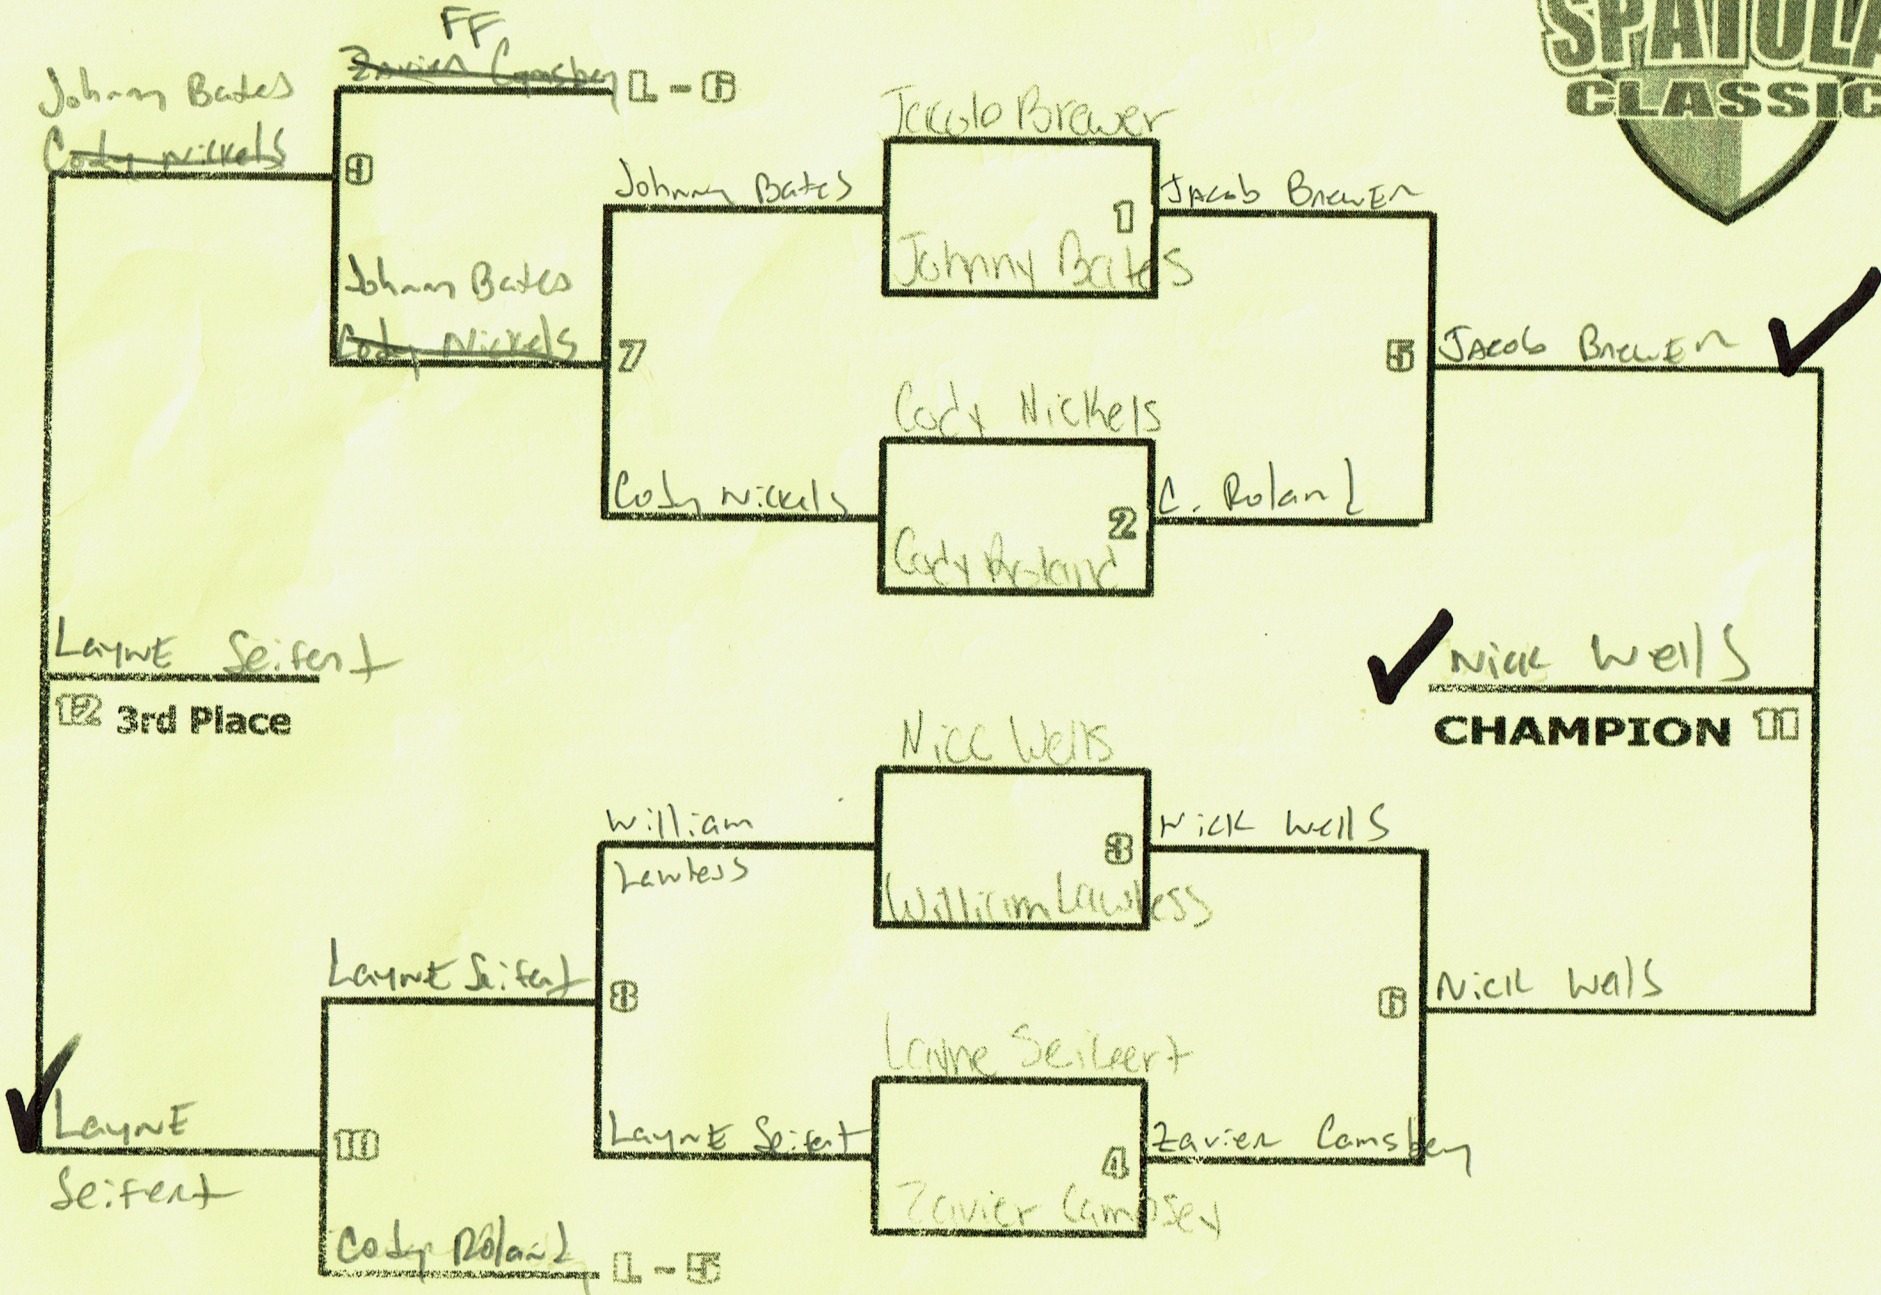

AGE GROUP: Open

WEIGHT CLASS: 141

MAT #: 6

The 2022 SPATOLA WRESTLING CLASSIC

AGE GROUP: Open WEIGHT CLASS: 149 MAT #: 6

The 2022 SPATOLA WRESTLING CLASSIC

AGE GROUP: Open

WEIGHT CLASS: 137

MAT #: 7

The 2022 SPATOLA WRESTLING CLASSIC

AGE GROUP: Open WEIGHT CLASS: 165

MAT #: 7

The 2022 SPATOLA WRESTLING CLASSIC

AGE GROUP: Open

WEIGHT CLASS: 174

MAT #: 7