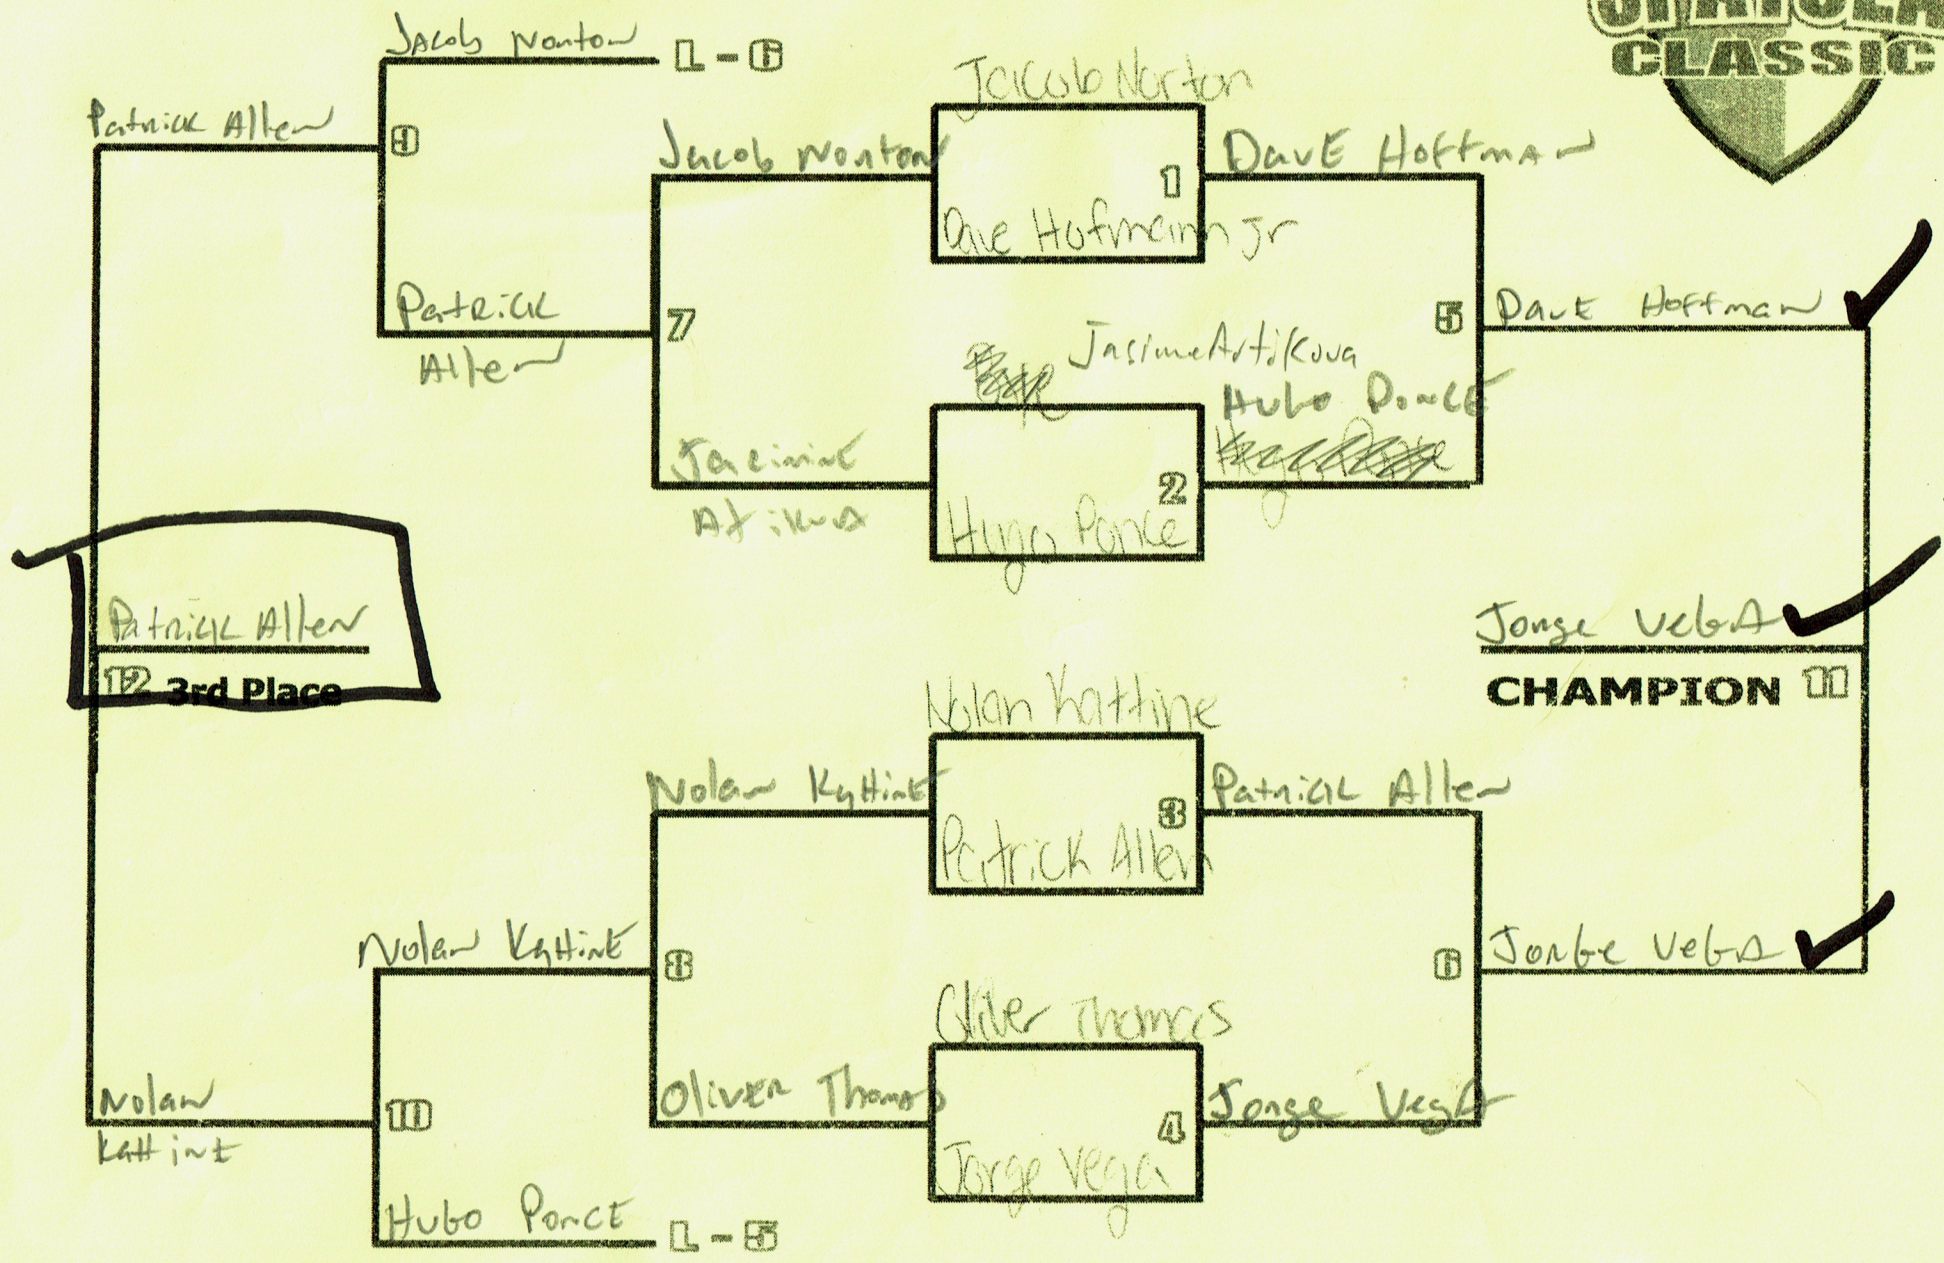

AGE GROUP: Open

WEIGHT CLASS: 125

MAT #: 6

The 2022 SPATOLA WRESTLING CLASSIC

AGE GROUP: Open

WEIGHT CLASS: 133

MAT #: 4

The 2022 SPATOLA WRESTLING CLASSIC

AGE GROUP: Open

WEIGHT CLASS: 141

MAT #: 6

The 2022 SPATOLA WRESTLING CLASSIC

AGE GROUP: Open WEIGHT CLASS: 149 MAT #: 6

The 2022 SPATOLA WRESTLING CLASSIC

AGE GROUP: Open

WEIGHT CLASS: 137

MAT #: 7

The 2022 SPATOLA WRESTLING CLASSIC

AGE GROUP: Open WEIGHT CLASS: 165

MAT #: 7

The 2022 SPATOLA WRESTLING CLASSIC

AGE GROUP: Open

WEIGHT CLASS: 174

MAT #: 7