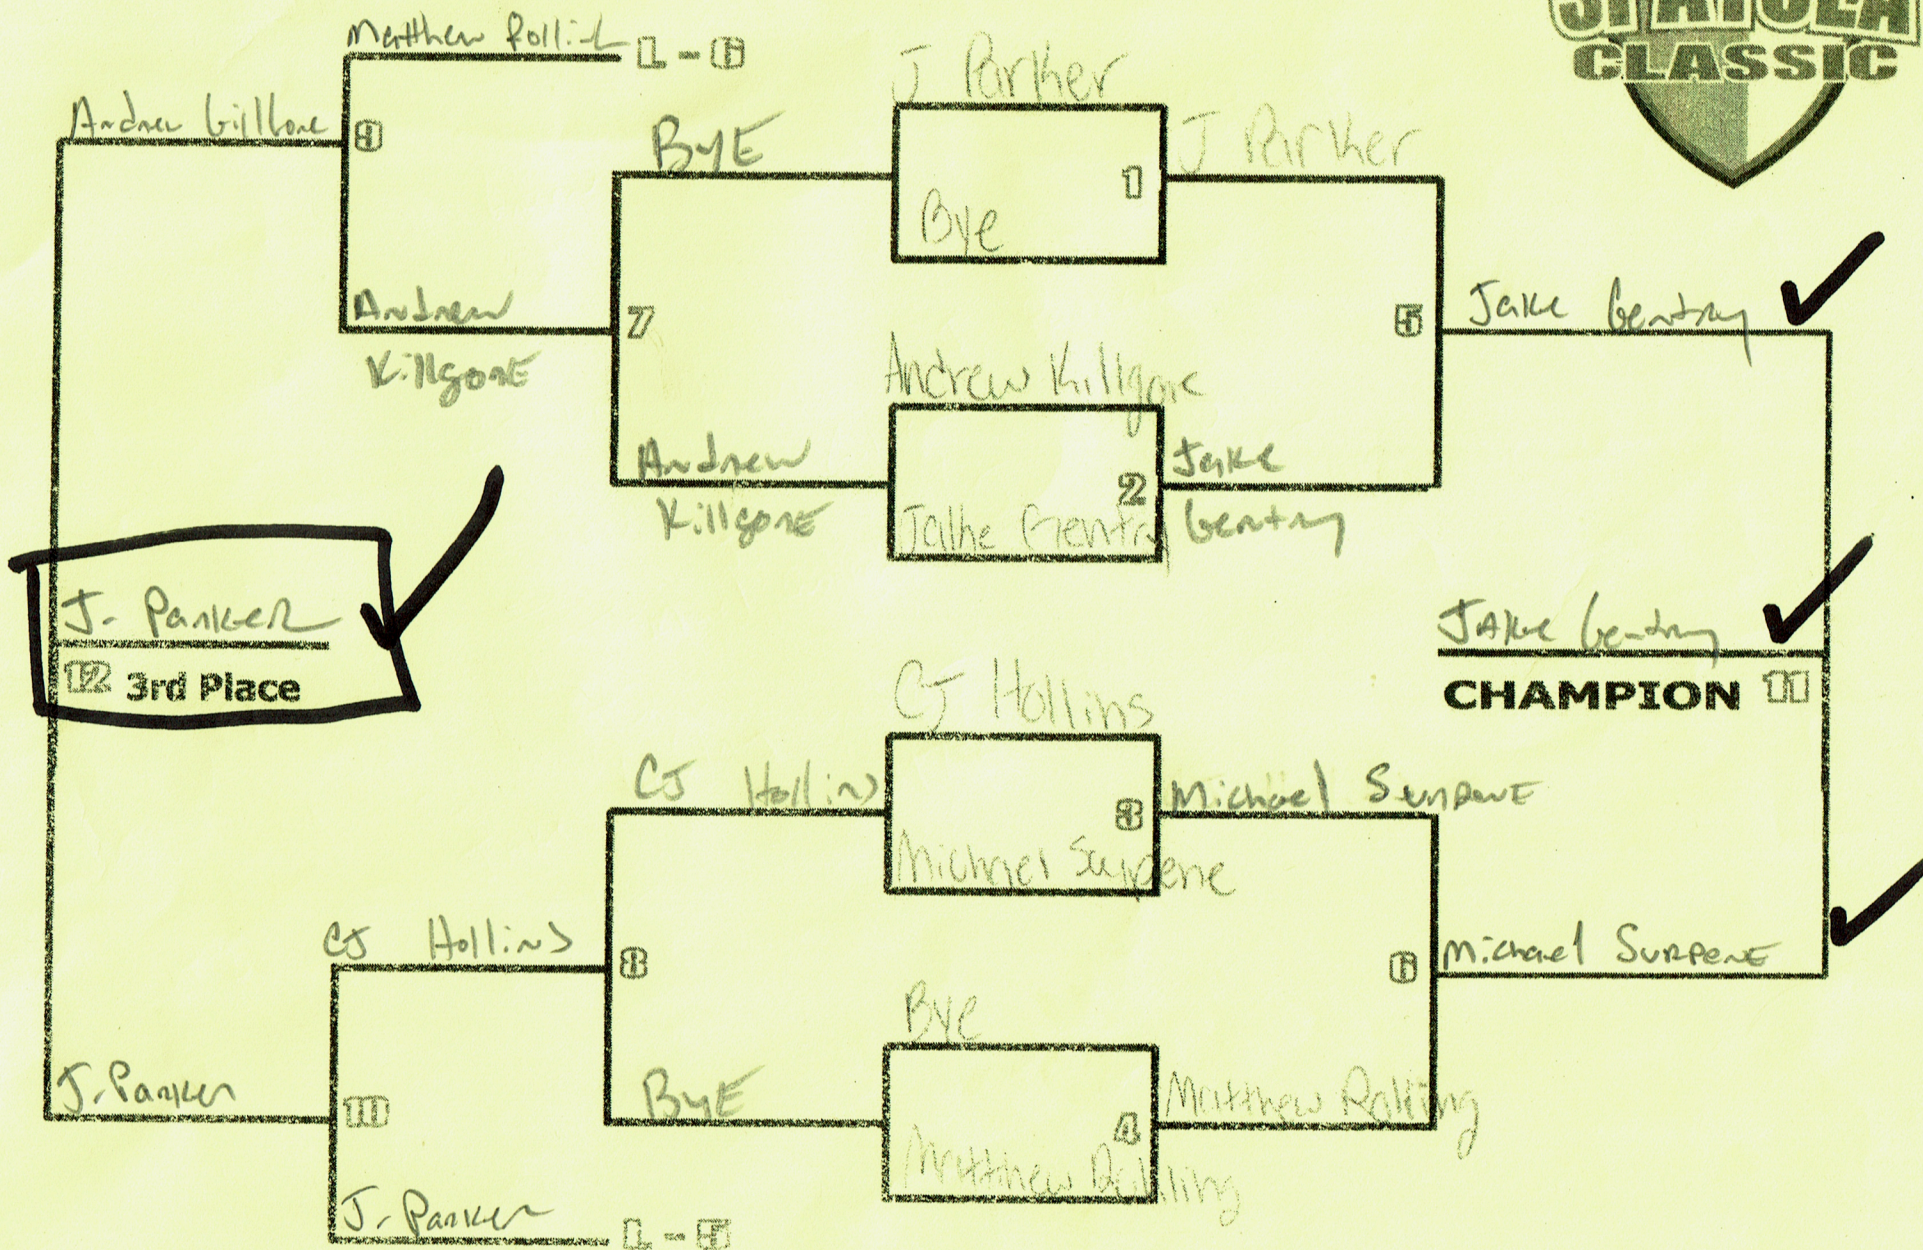

AGE GROUP: Open

WEIGHT CLASS: 125

MAT #: 6

The 2022 SPATOLA WRESTLING CLASSIC

AGE GROUP: Open

WEIGHT CLASS: 133

MAT #: 4

The 2022 SPATOLA WRESTLING CLASSIC

AGE GROUP: Open

WEIGHT CLASS: 141

MAT #: 6

The 2022 SPATOLA WRESTLING CLASSIC

AGE GROUP: Open WEIGHT CLASS: 149 MAT #: 6

The 2022 SPATOLA WRESTLING CLASSIC

AGE GROUP: Open

WEIGHT CLASS: 137

MAT #: 7

The 2022 SPATOLA WRESTLING CLASSIC

AGE GROUP: Open WEIGHT CLASS: 165

MAT #: 7

The 2022 SPATOLA WRESTLING CLASSIC

AGE GROUP: Open

WEIGHT CLASS: 174

MAT #: 7