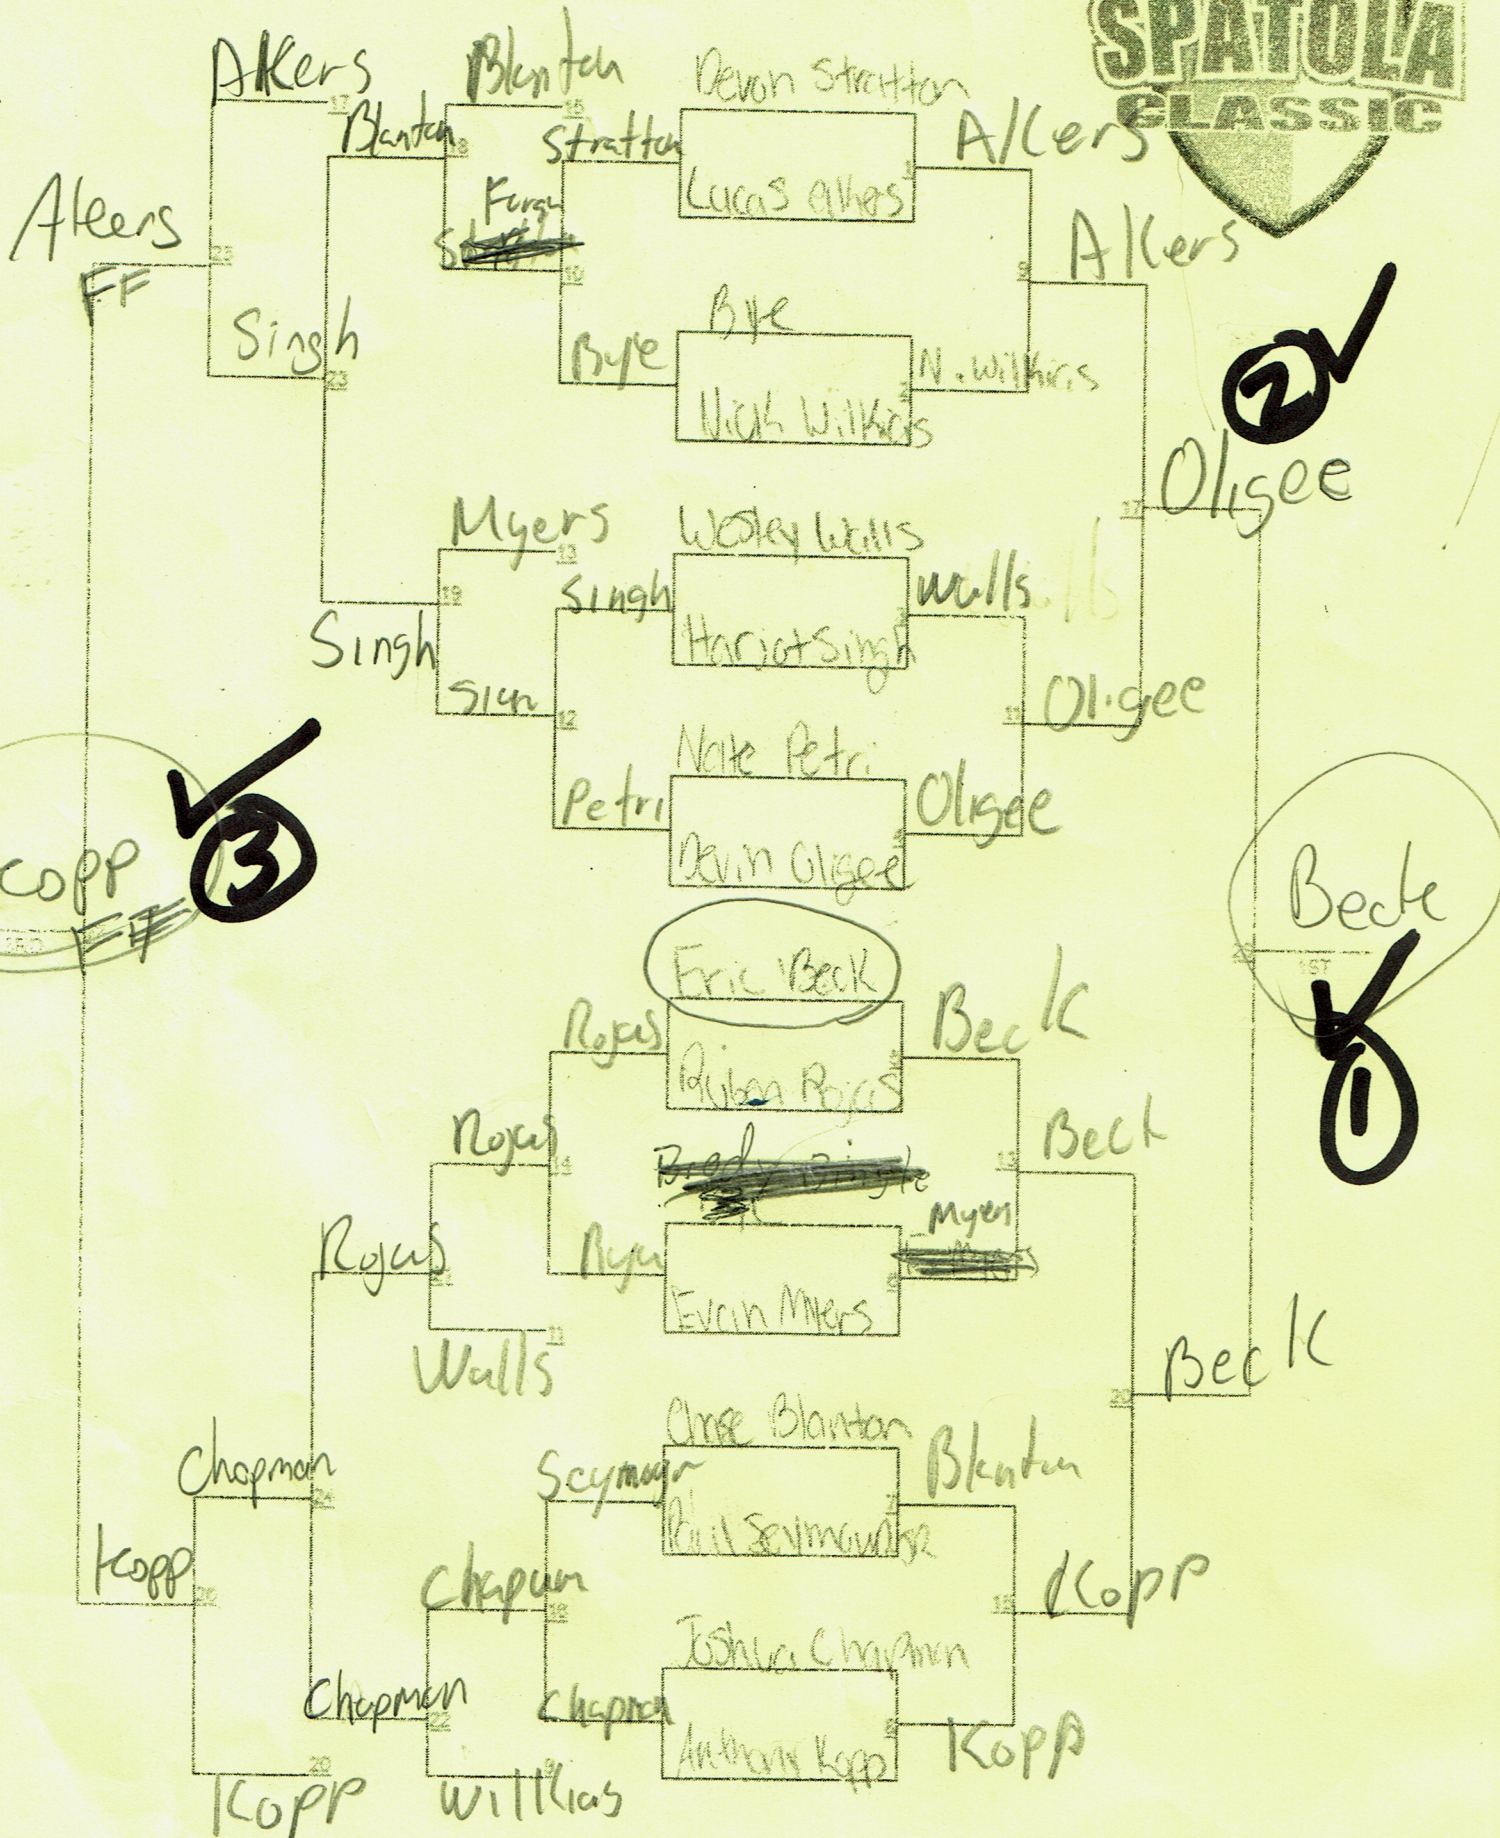

MAT #: 7

The 2022 SPATOLA WRESTLING CLASSIC

AGE GROUP: Open WEIGHT CLASS: 165

MAT #: 7

The 2022 SPATOLA WRESTLING CLASSIC

AGE GROUP: Open

WEIGHT CLASS: 174

MAT #: 7

The 2022 SPATOLA WRESTLING CLASSIC

AGE GROUP: Open WEIGHT CLASS: 184

MAT #: 7

The 2022 SPATOLA WRESTLING CLASSIC

AGE GROUP: Open WEIGHT CLASS: 197 MAT #: 117

The 2022 SPATOLA WRESTLING CLASSIC

The 2022 SPATOLA WRESTLING CLASSIC