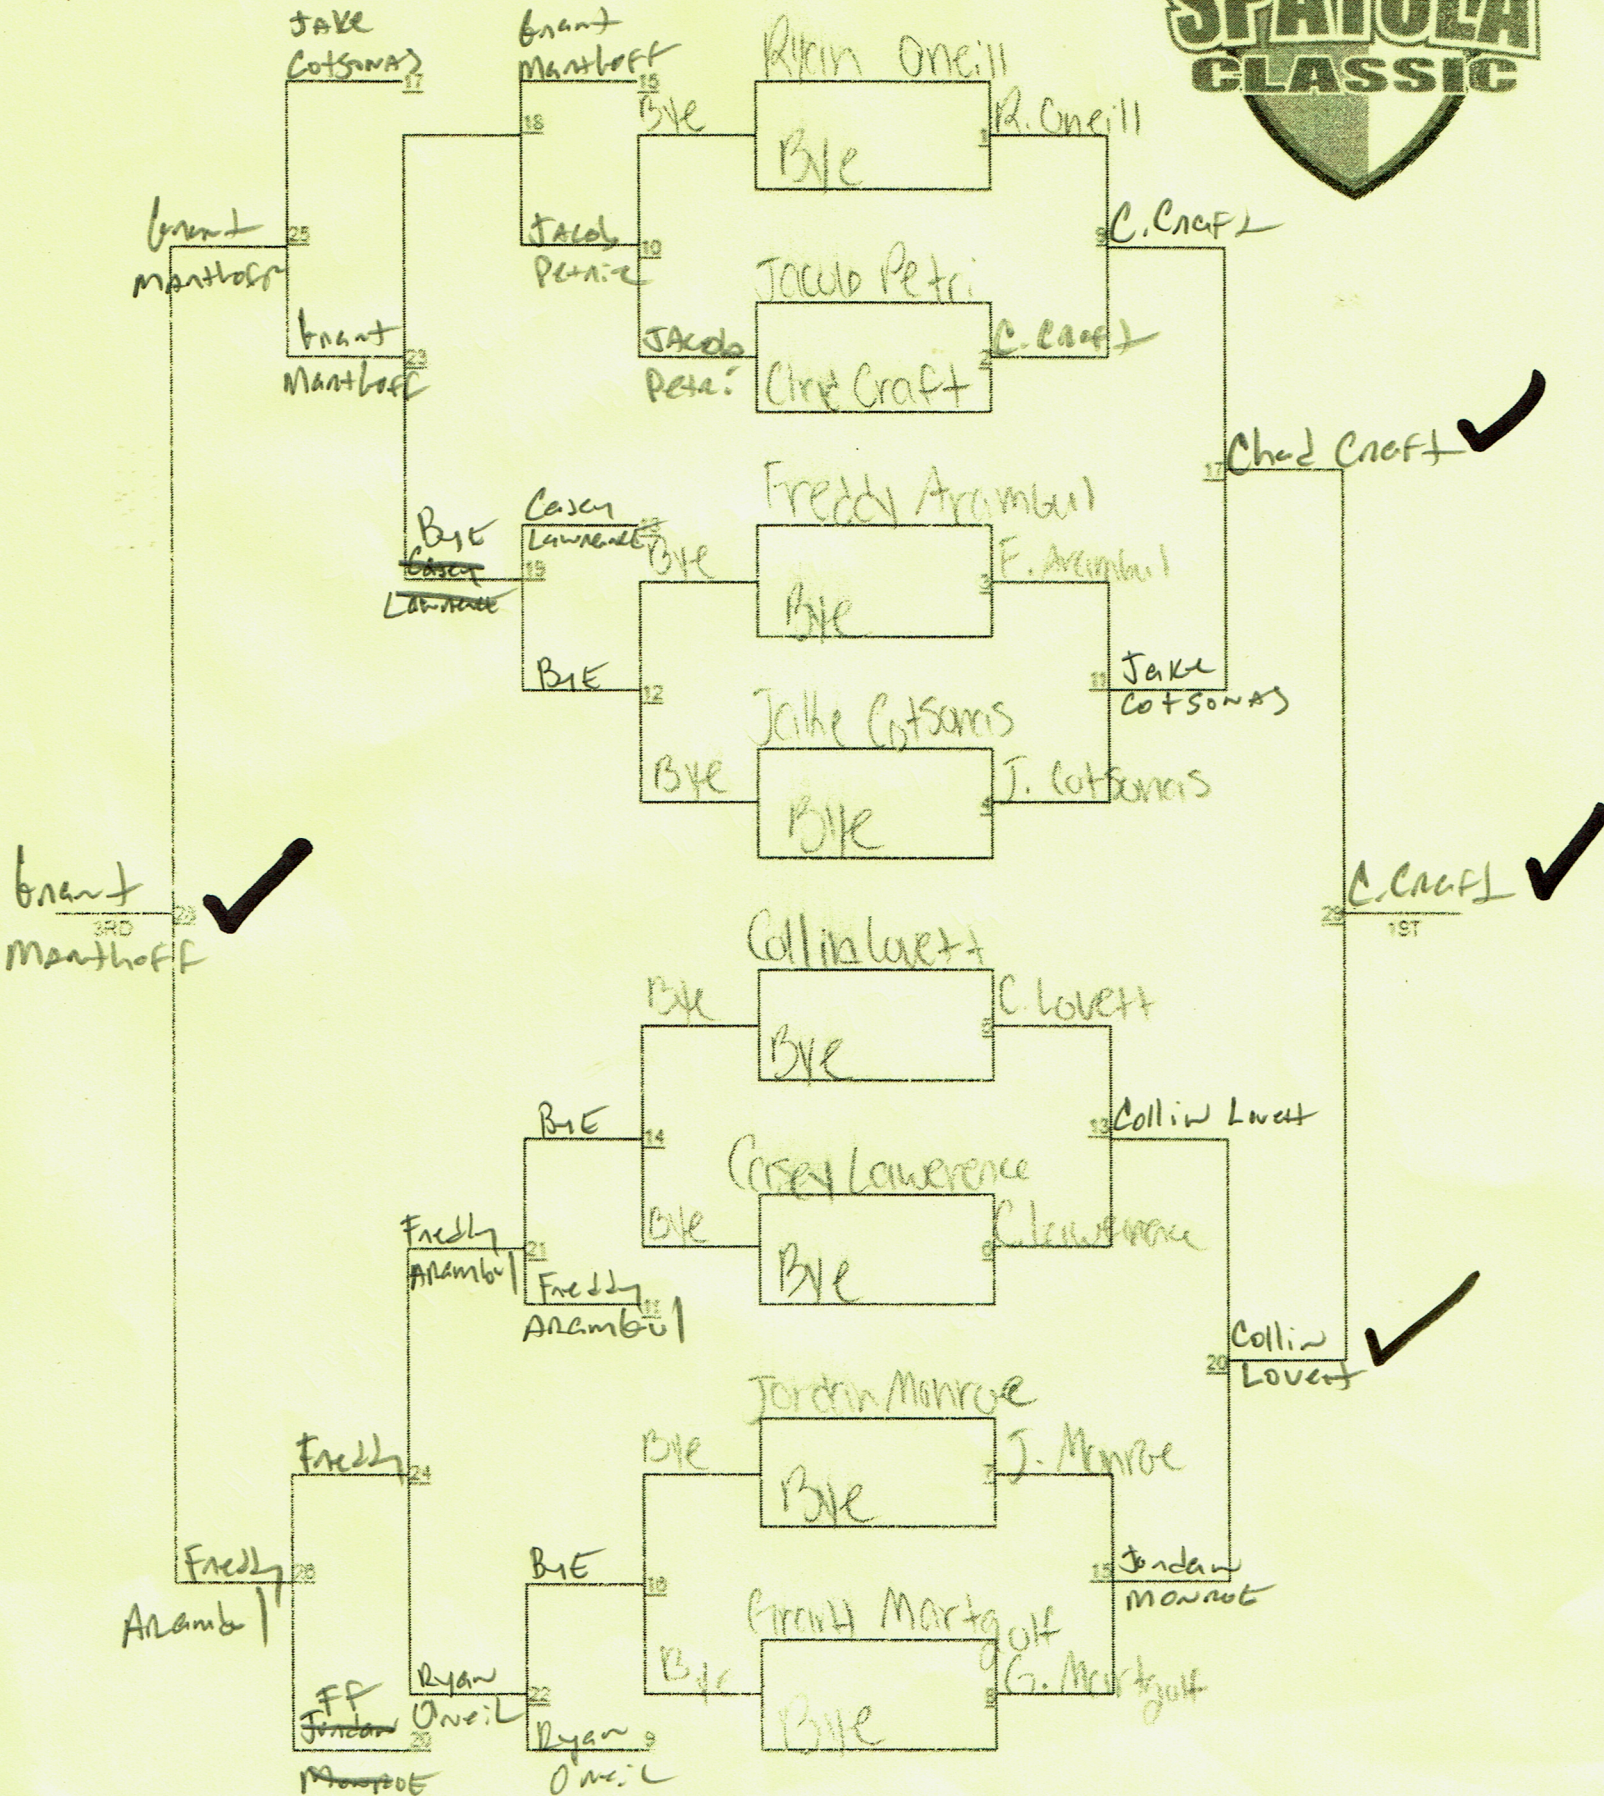

AGE GROUP: Open

WEIGHT CLASS: 141

MAT #: 6

The 2022 SPATOLA WRESTLING CLASSIC

AGE GROUP: Open WEIGHT CLASS: 149 MAT #: 6

The 2022 SPATOLA WRESTLING CLASSIC

AGE GROUP: Open

WEIGHT CLASS: 137

MAT #: 7

The 2022 SPATOLA WRESTLING CLASSIC

AGE GROUP: Open WEIGHT CLASS: 165

MAT #: 7

The 2022 SPATOLA WRESTLING CLASSIC

AGE GROUP: Open

WEIGHT CLASS: 174

MAT #: 7