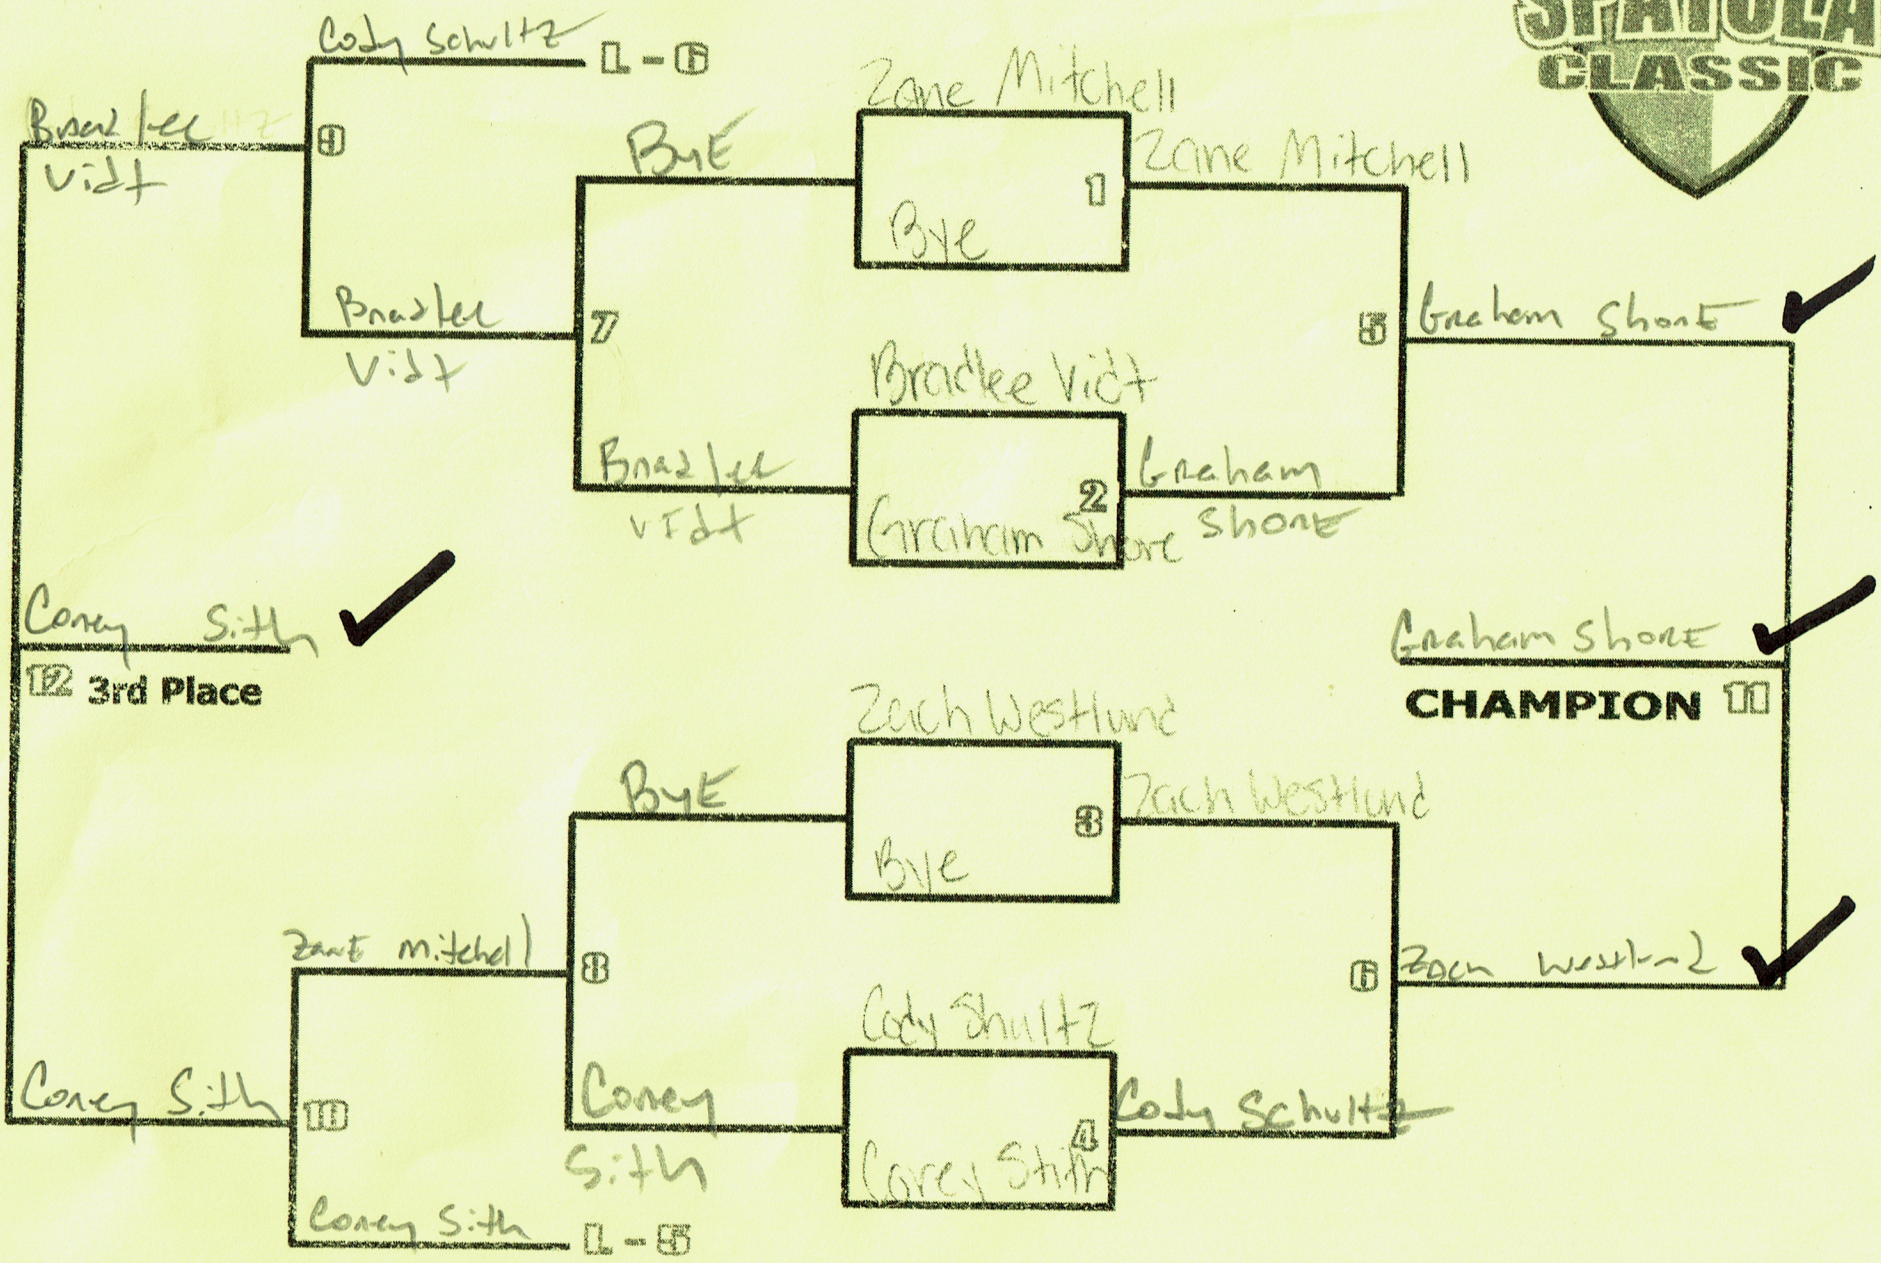

AGE GROUP: Open

WEIGHT CLASS: 125

MAT #: 6

The 2022 SPATOLA WRESTLING CLASSIC

AGE GROUP: Open

WEIGHT CLASS: 133

MAT #: 4

The 2022 SPATOLA WRESTLING CLASSIC

AGE GROUP: Open

WEIGHT CLASS: 141

MAT #: 6

The 2022 SPATOLA WRESTLING CLASSIC

AGE GROUP: Open WEIGHT CLASS: 149 MAT #: 6

The 2022 SPATOLA WRESTLING CLASSIC

AGE GROUP: Open

WEIGHT CLASS: 137

MAT #: 7

The 2022 SPATOLA WRESTLING CLASSIC

AGE GROUP: Open WEIGHT CLASS: 165

MAT #: 7

The 2022 SPATOLA WRESTLING CLASSIC

AGE GROUP: Open

WEIGHT CLASS: 174

MAT #: 7