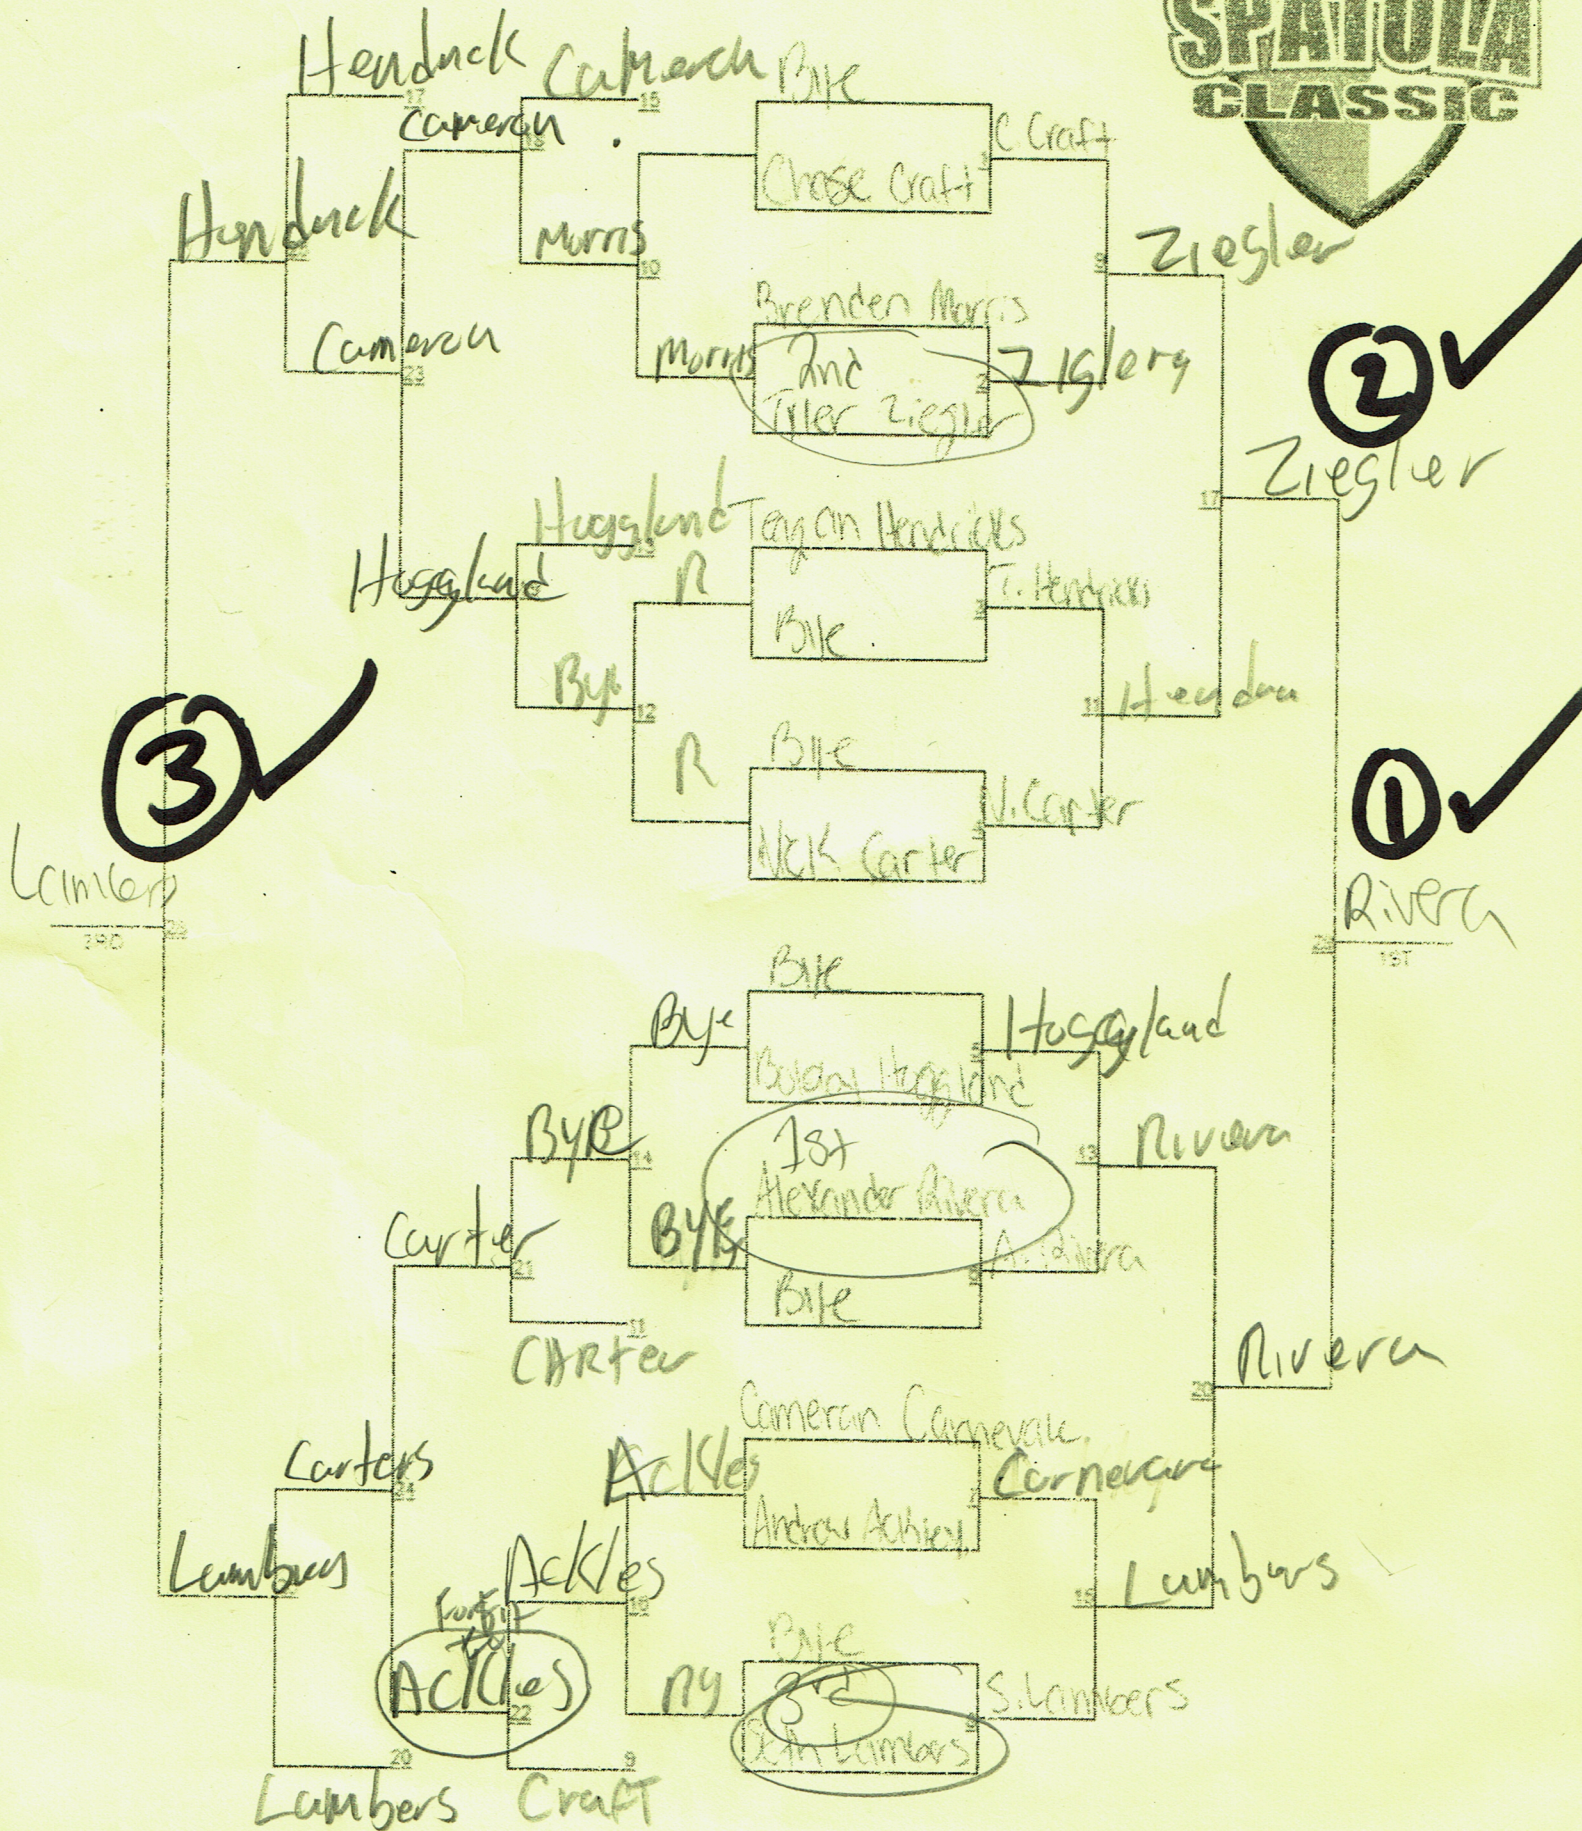

AGE GROUP: Open

WEIGHT CLASS: 141

MAT #: 6

The 2022 SPATOLA WRESTLING CLASSIC

AGE GROUP: Open WEIGHT CLASS: 149 MAT #: 6

The 2022 SPATOLA WRESTLING CLASSIC

AGE GROUP: Open

WEIGHT CLASS: 137

MAT #: 7

The 2022 SPATOLA WRESTLING CLASSIC

AGE GROUP: Open WEIGHT CLASS: 165

MAT #: 7

The 2022 SPATOLA WRESTLING CLASSIC

AGE GROUP: Open

WEIGHT CLASS: 174

MAT #: 7

The 2022 SPATOLA WRESTLING CLASSIC

AGE GROUP: Open WEIGHT CLASS: 184

MAT #: 7

The 2022 SPATOLA WRESTLING CLASSIC

AGE GROUP: Open WEIGHT CLASS: 197 MAT #: 117

The 2022 SPATOLA WRESTLING CLASSIC

The 2022 SPATOLA WRESTLING CLASSIC