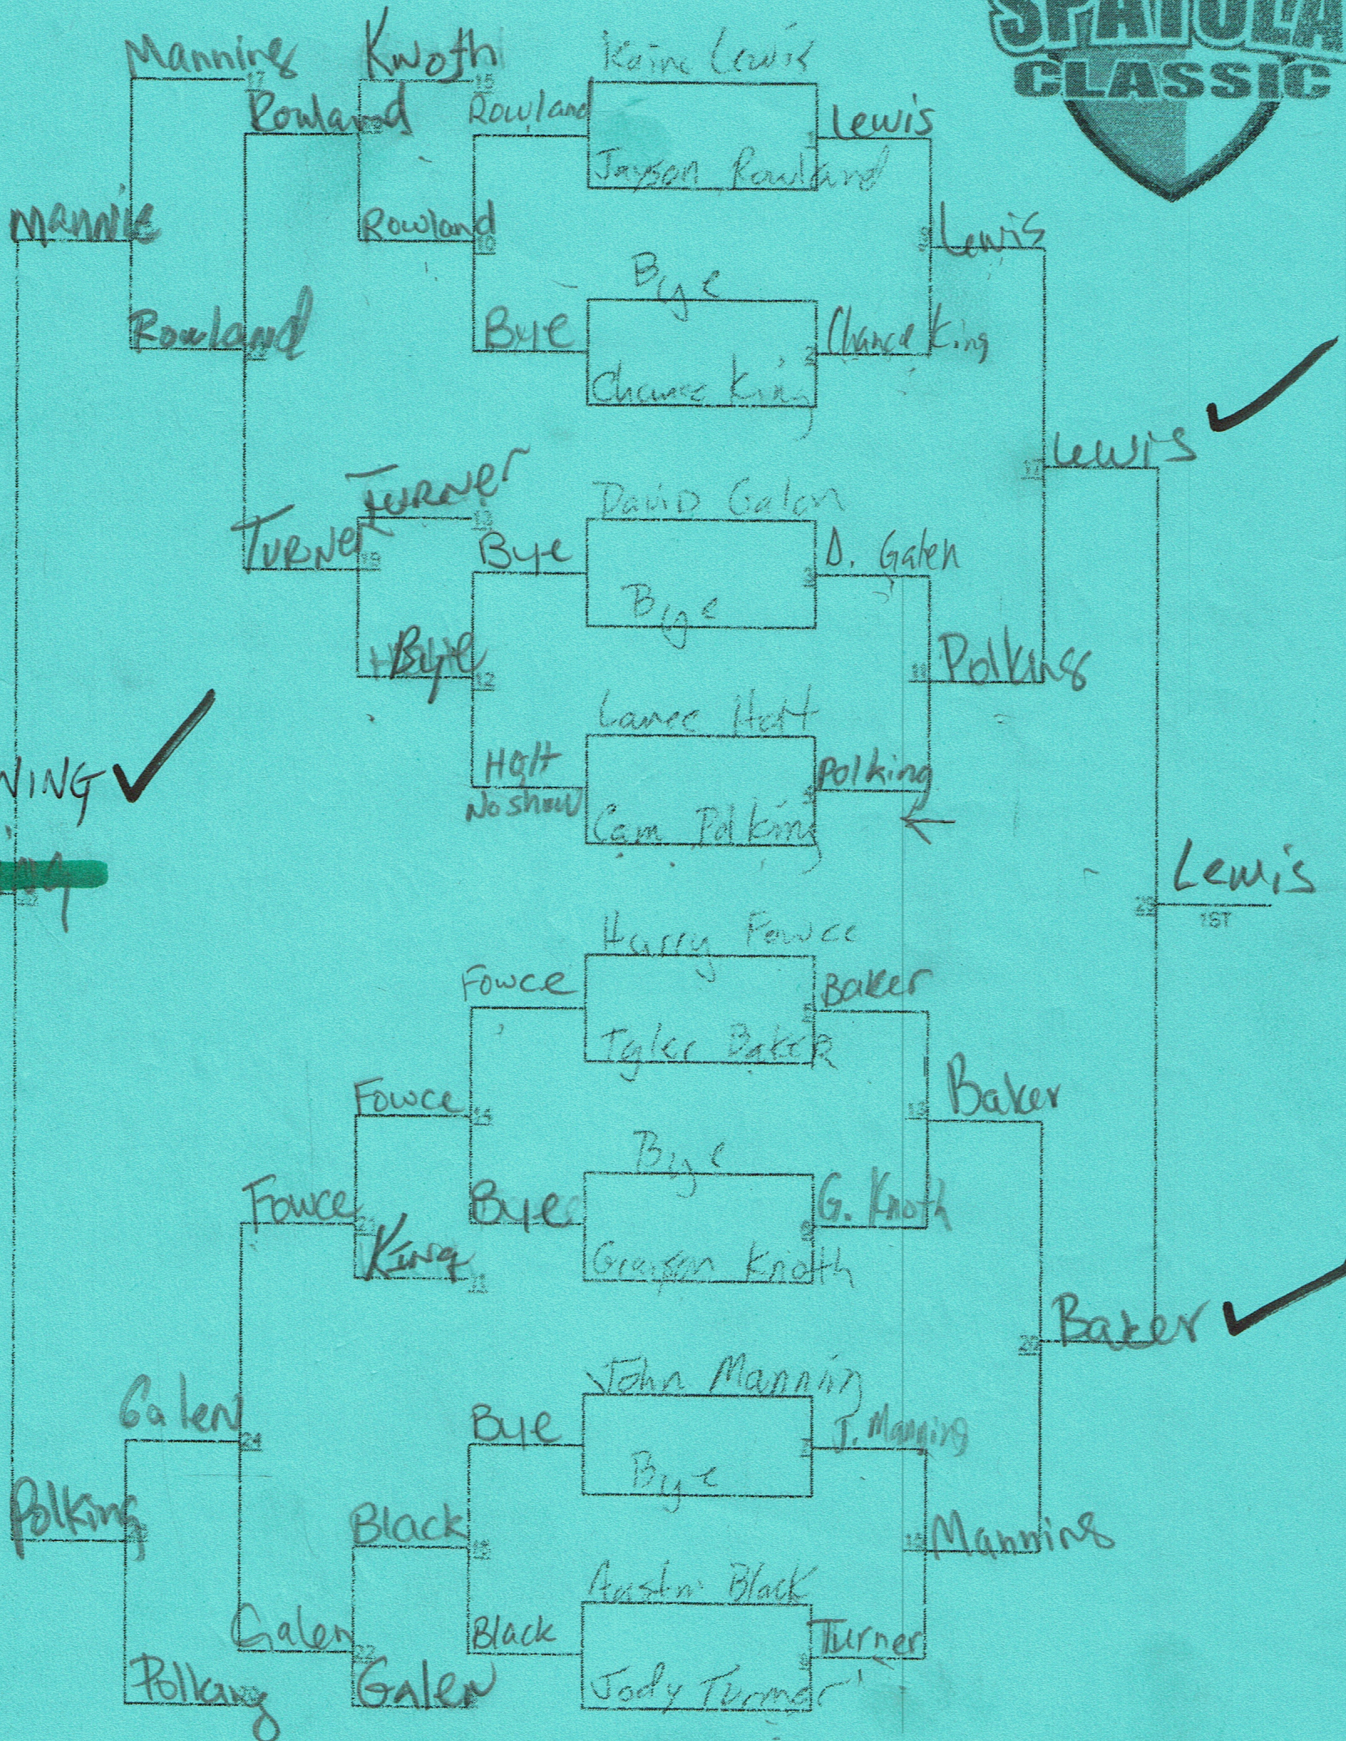

AGE GROUP: 9-10

WEIGHT CLASS: 81-86

MAT #: _____

The 2022 SPATOLA WRESTLING CLASSIC

AGE GROUP: 9-10 WEIGHT CLASS: 89-96

MAT #: _____

The 2022 SPATOLA WRESTLING CLASSIC

AGE GROUP: 9-10