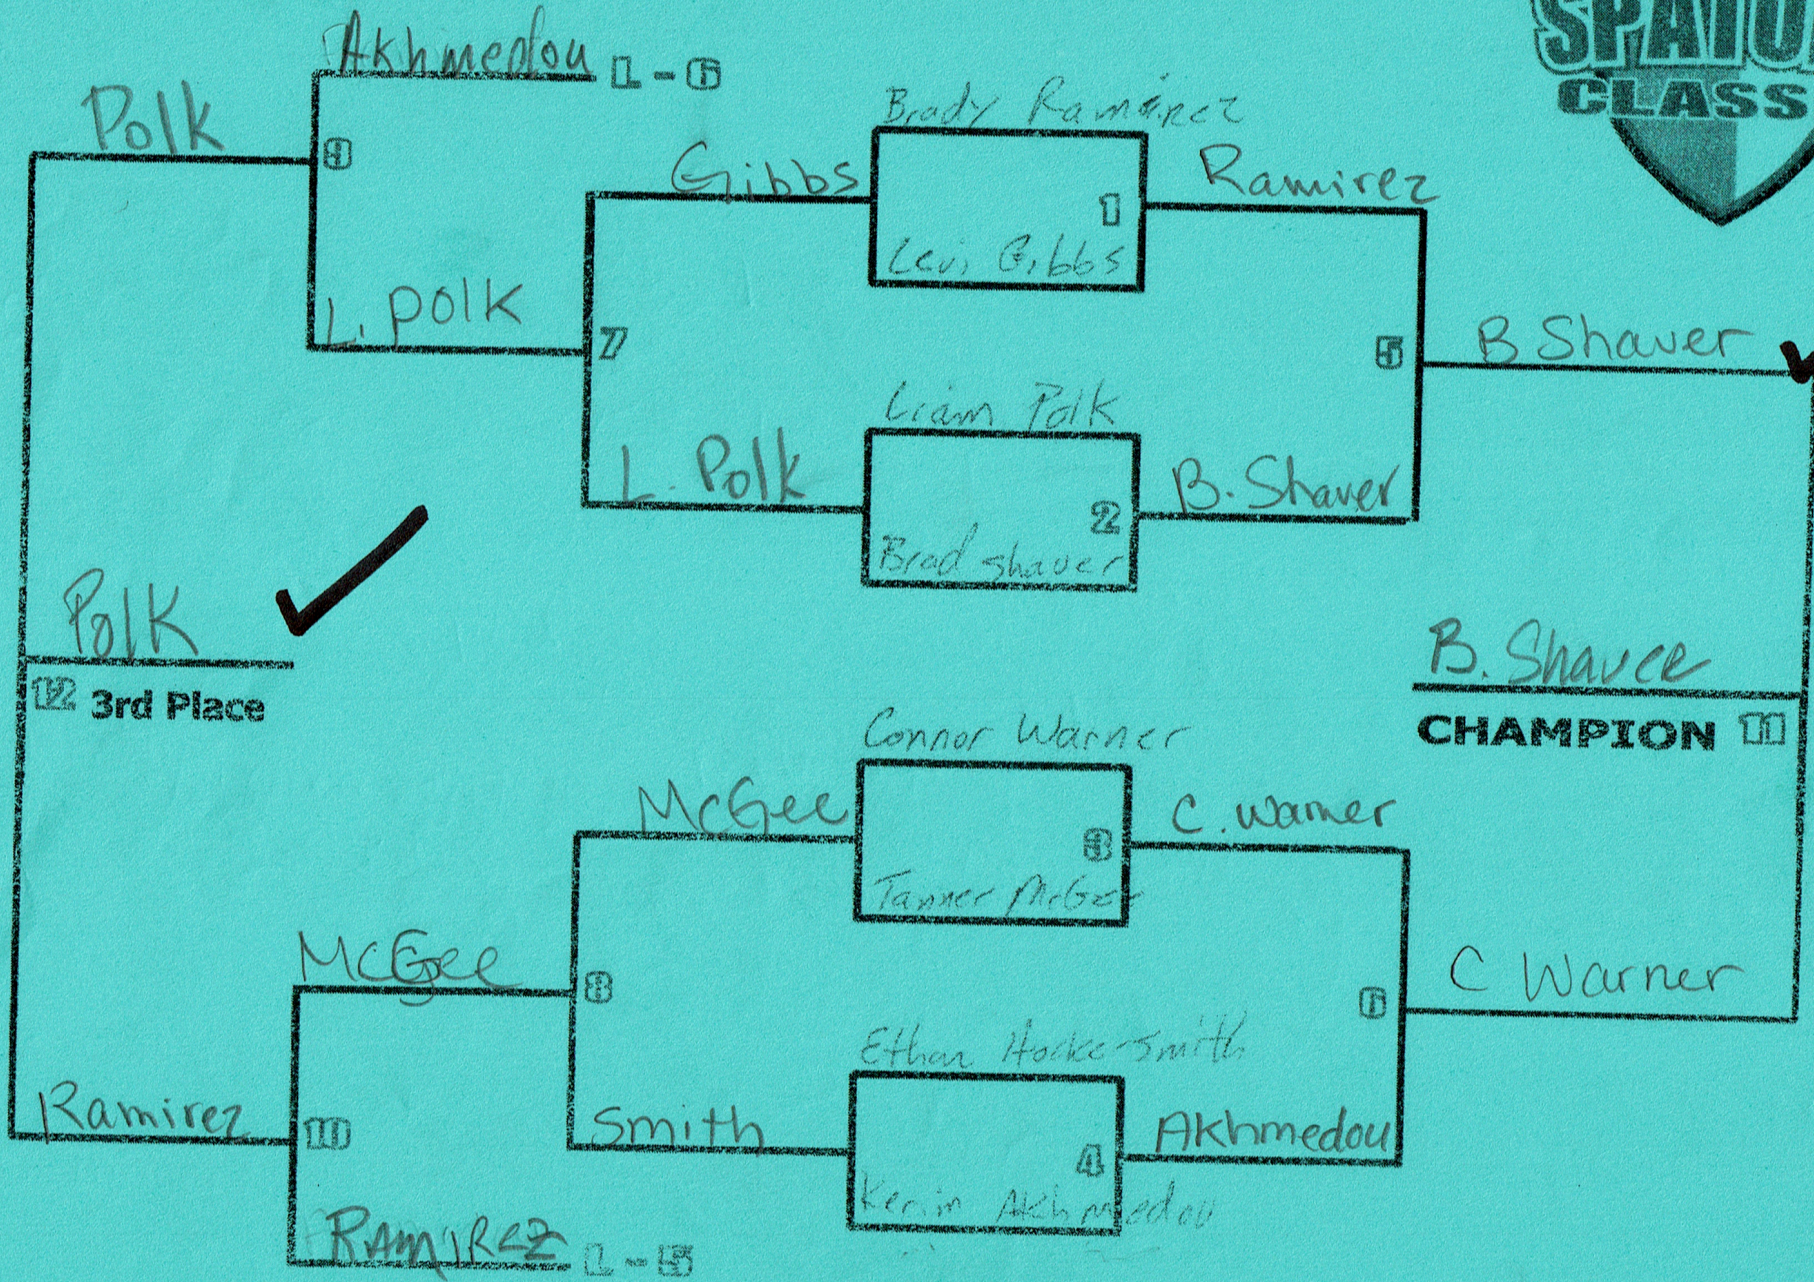

AGE GROUP: 9-10

WEIGHT CLASS: 70-75

MAT #: 3

The 2022 SPATOLA WRESTLING CLASSIC

AGE GROUP: 9-10

WEIGHT CLASS: 75.8-89

MAT #: _____

The 2022 SPATOLA WRESTLING CLASSIC