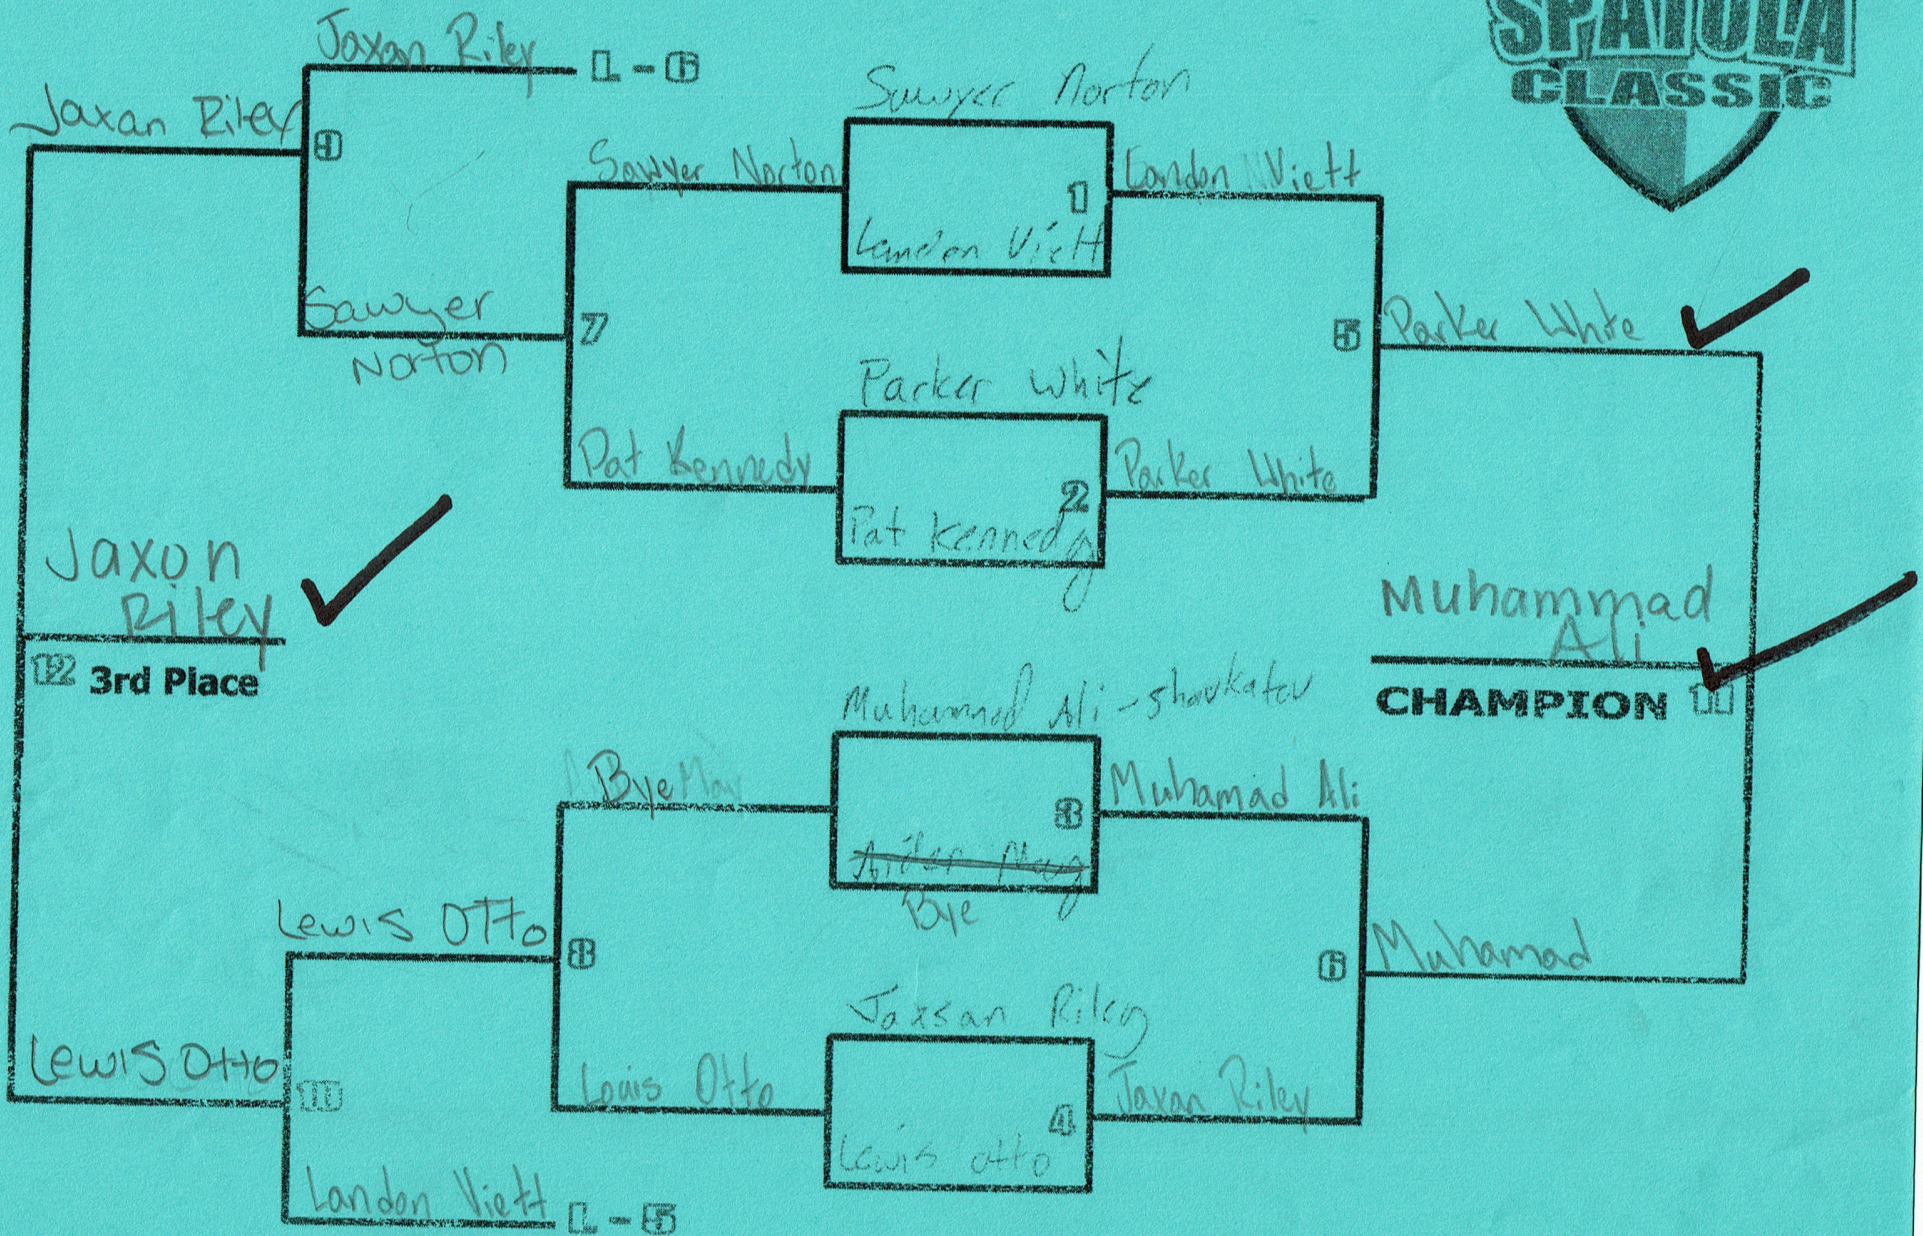

AGE GROUP: 9-10

WEIGHT CLASS: 55.2-59

MAT #: _____

The 2022 SPATOLA WRESTLING CLASSIC

AGE GROUP: 9-10

WEIGHT CLASS: 61-65

MAT #: _____

The 2022 SPATOLA WRESTLING CLASSIC

AGE GROUP: 9-10

WEIGHT CLASS: 70-75

MAT #: 3

The 2022 SPATOLA WRESTLING CLASSIC

AGE GROUP: 9-10

WEIGHT CLASS: 75.8-89

MAT #: _____

The 2022 SPATOLA WRESTLING CLASSIC

AGE GROUP: 9-10

WEIGHT CLASS: 81-86

MAT #: _____

The 2022 SPATOLA WRESTLING CLASSIC

AGE GROUP: 9-10 WEIGHT CLASS: 89-96

MAT #: _____

The 2022 SPATOLA WRESTLING CLASSIC

AGE GROUP: 9-10