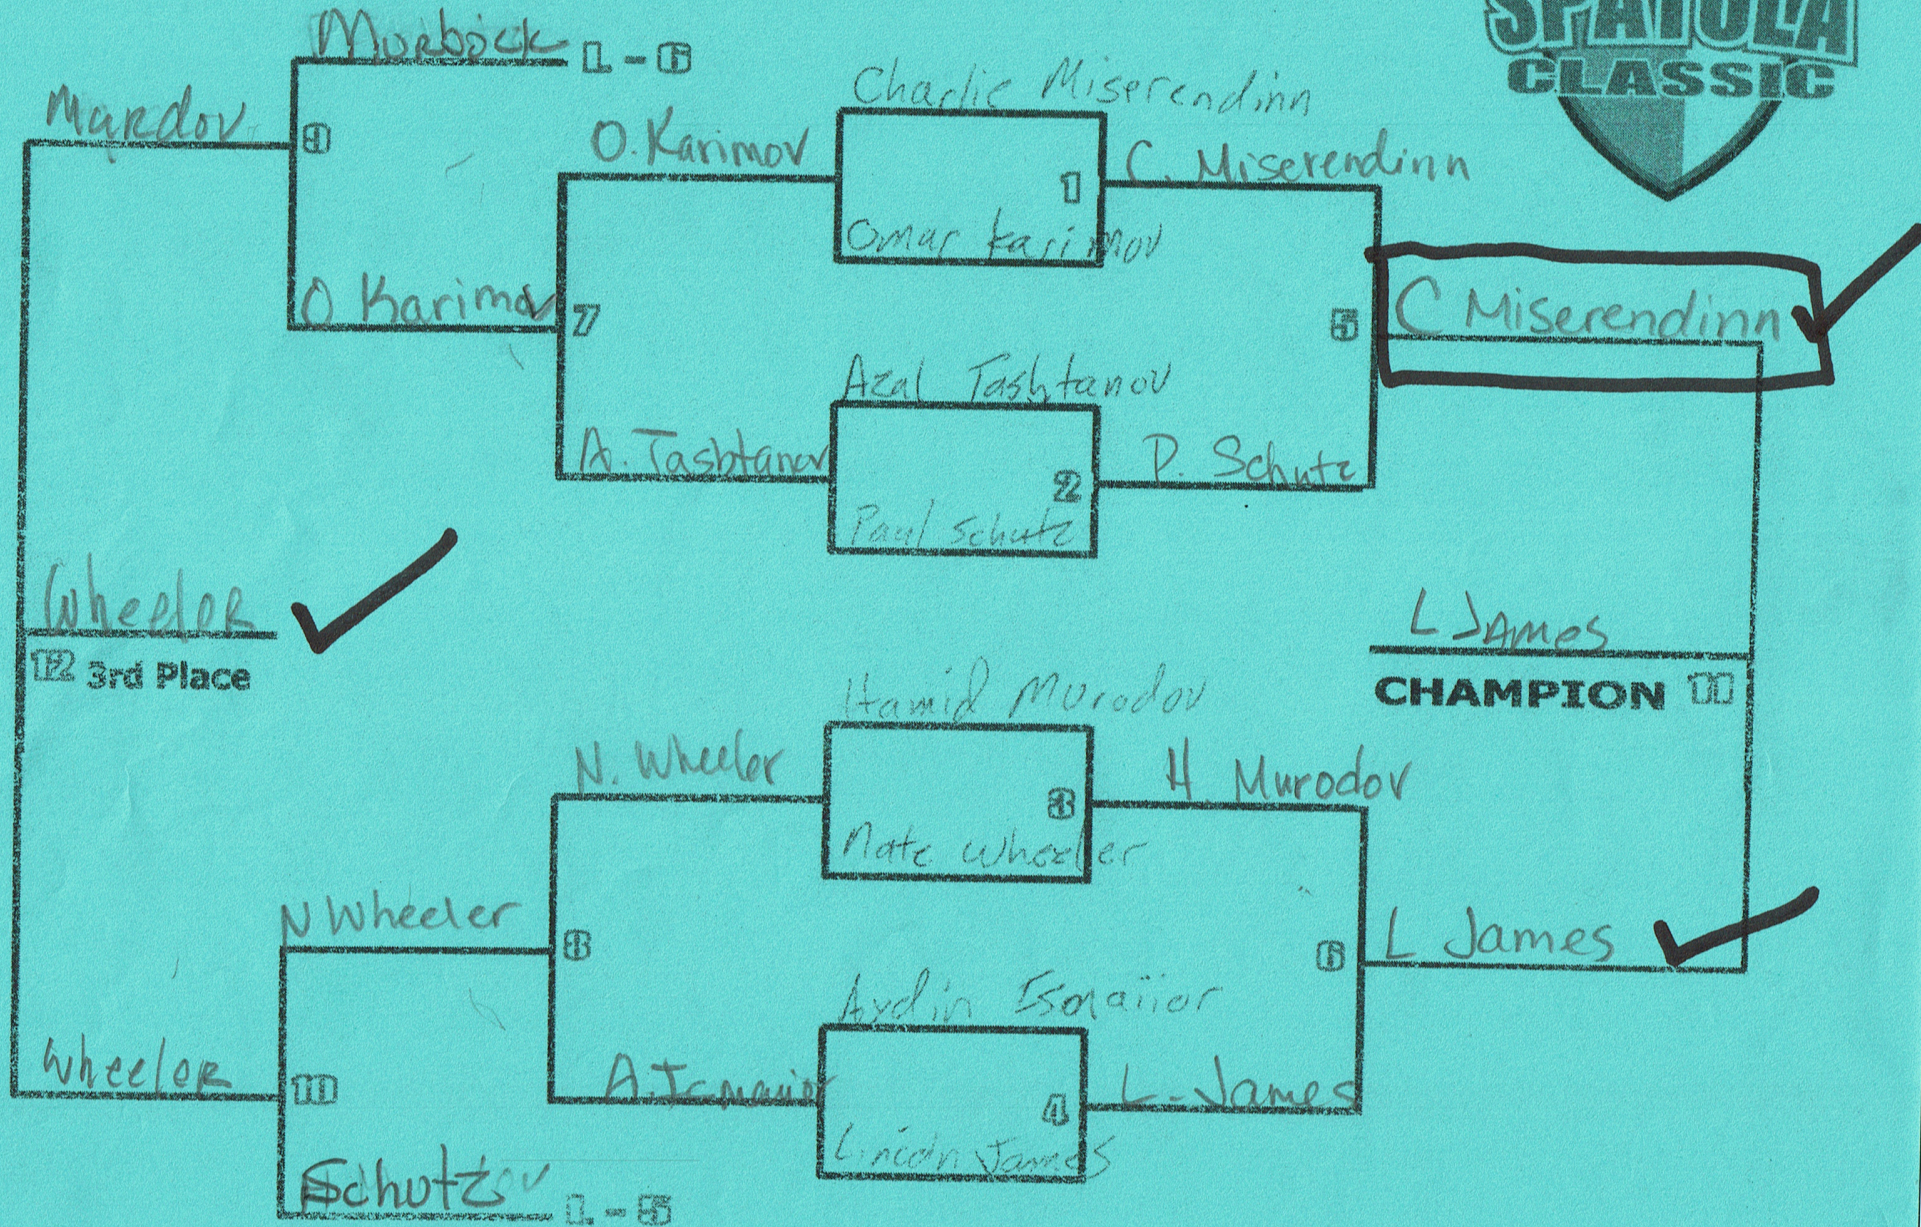

AGE GROUP: 9-10

WEIGHT CLASS: 97.9-106

MAT #: _____

The 2022 SPATOLA WRESTLING CLASSIC