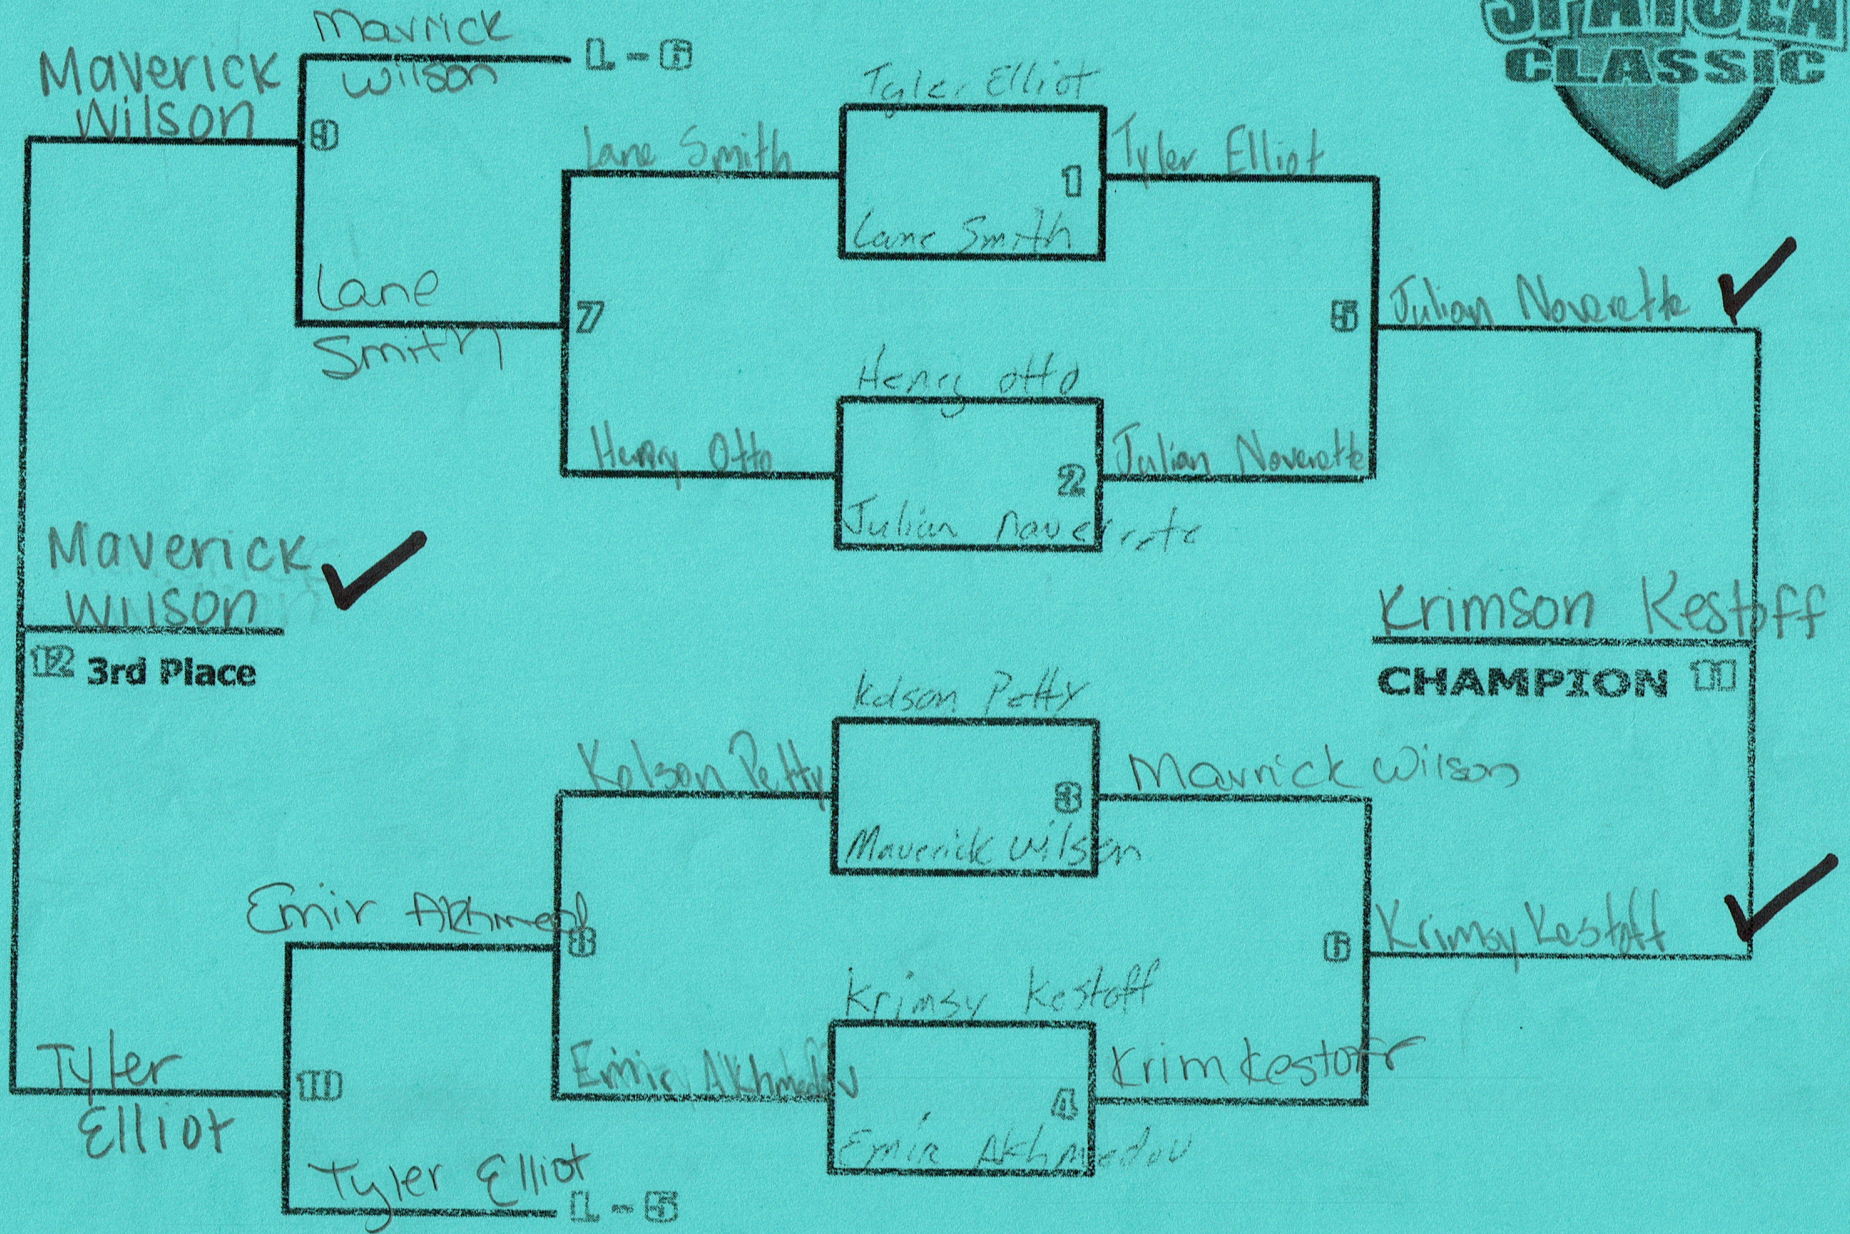

AGE GROUP: 9-10

WEIGHT CLASS: 55.2-59

MAT #: _____

The 2022 SPATOLA WRESTLING CLASSIC

AGE GROUP: 9-10

WEIGHT CLASS: 61-65

MAT #: _____

The 2022 SPATOLA WRESTLING CLASSIC

AGE GROUP: 9-10

WEIGHT CLASS: 70-75

MAT #: 3

The 2022 SPATOLA WRESTLING CLASSIC

AGE GROUP: 9-10

WEIGHT CLASS: 75.8-89

MAT #: _____

The 2022 SPATOLA WRESTLING CLASSIC

AGE GROUP: 9-10

WEIGHT CLASS: 81-86

MAT #: _____

The 2022 SPATOLA WRESTLING CLASSIC

AGE GROUP: 9-10 WEIGHT CLASS: 89-96

MAT #: _____

The 2022 SPATOLA WRESTLING CLASSIC

AGE GROUP: 9-10