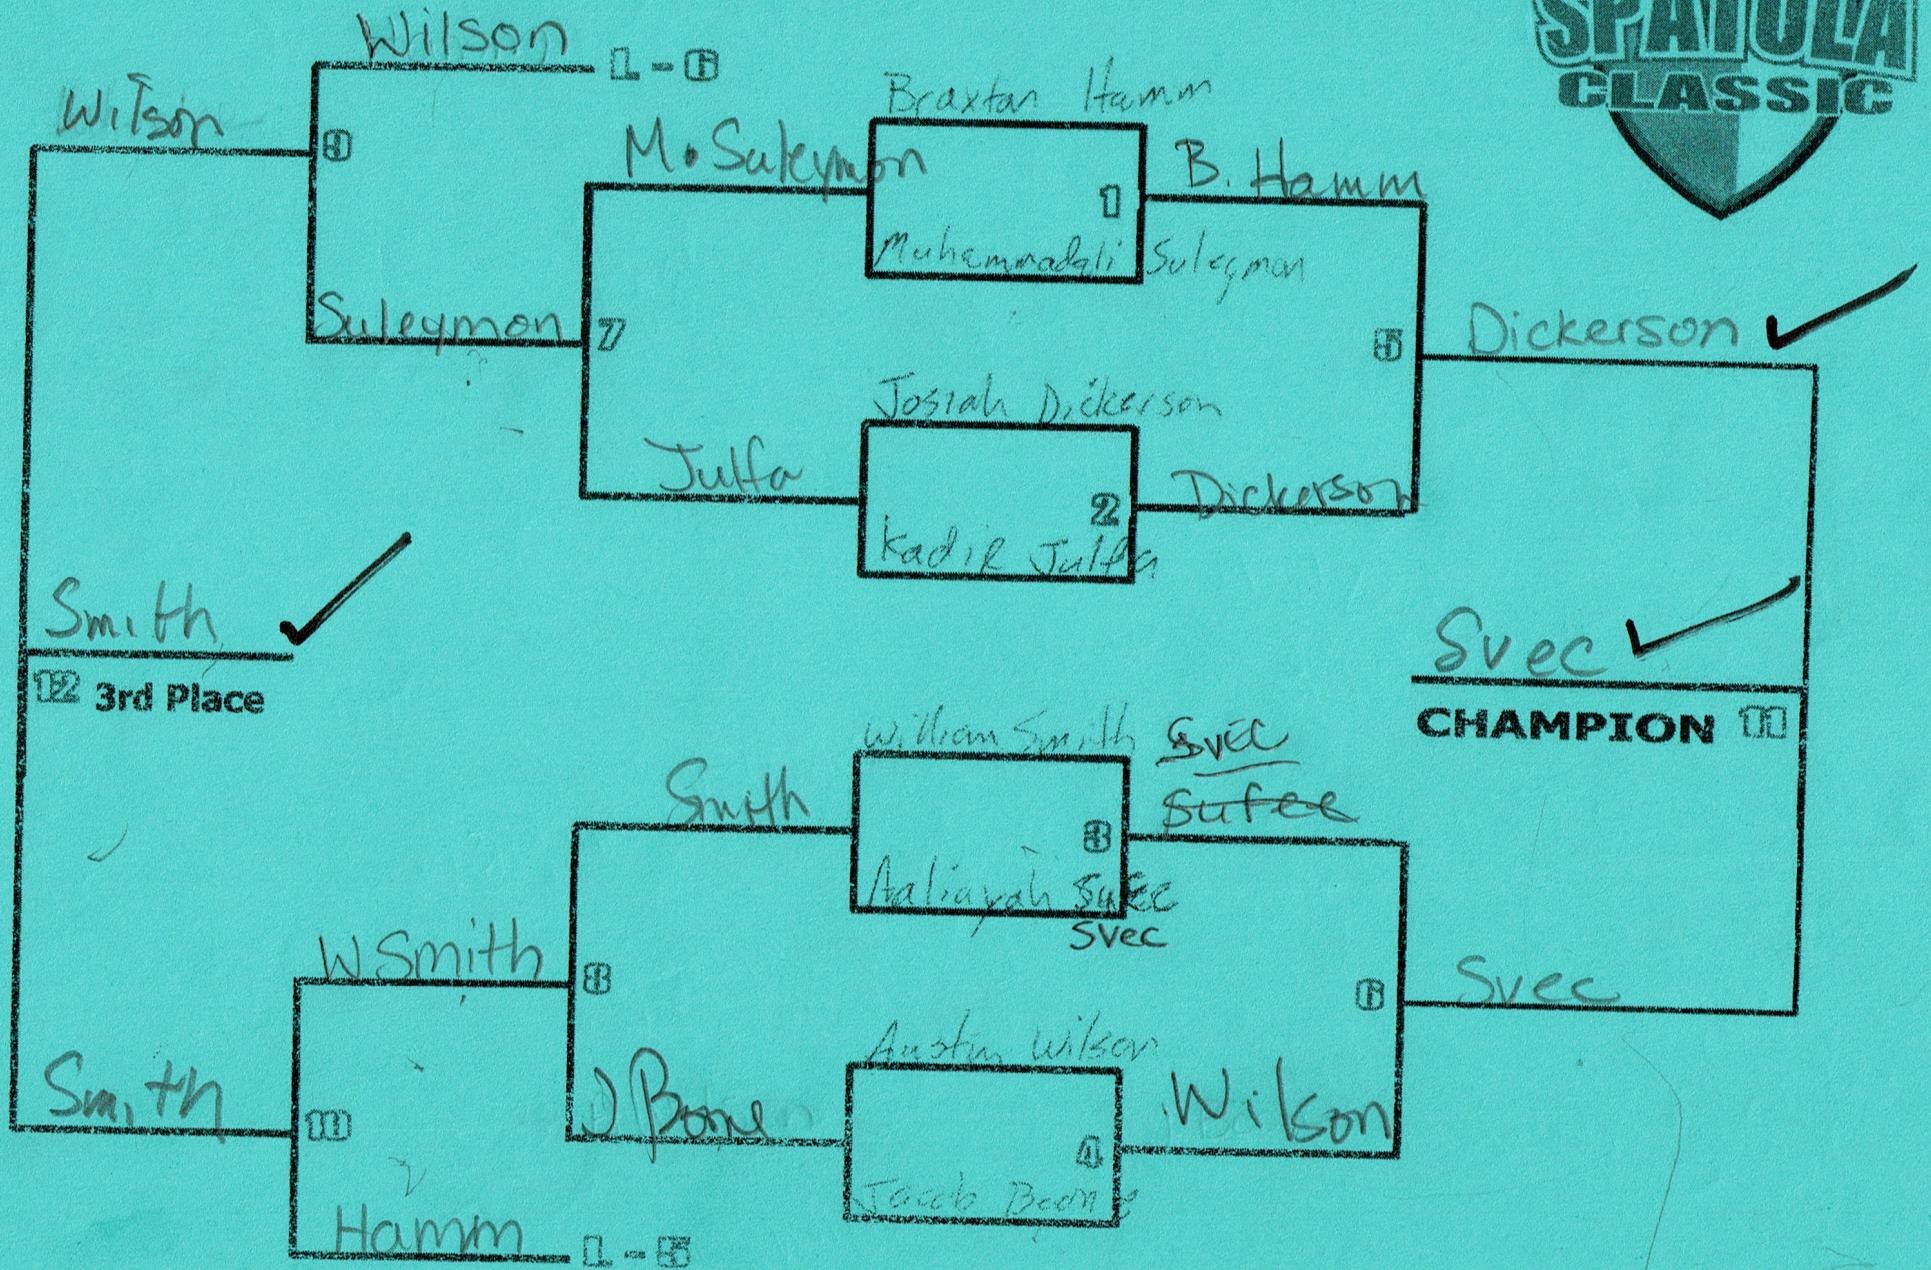

AGE GROUP: 9-10

WEIGHT CLASS: 55.2-59

MAT #: _____

The 2022 SPATOLA WRESTLING CLASSIC

AGE GROUP: 9-10

WEIGHT CLASS: 61-65

MAT #: _____

The 2022 SPATOLA WRESTLING CLASSIC

AGE GROUP: 9-10

WEIGHT CLASS: 70-75

MAT #: 3

The 2022 SPATOLA WRESTLING CLASSIC

AGE GROUP: 9-10

WEIGHT CLASS: 75.8-89

MAT #: _____

The 2022 SPATOLA WRESTLING CLASSIC

AGE GROUP: 9-10

WEIGHT CLASS: 81-86

MAT #: _____

The 2022 SPATOLA WRESTLING CLASSIC

AGE GROUP: 9-10 WEIGHT CLASS: 89-96

MAT #: _____

The 2022 SPATOLA WRESTLING CLASSIC

AGE GROUP: 9-10