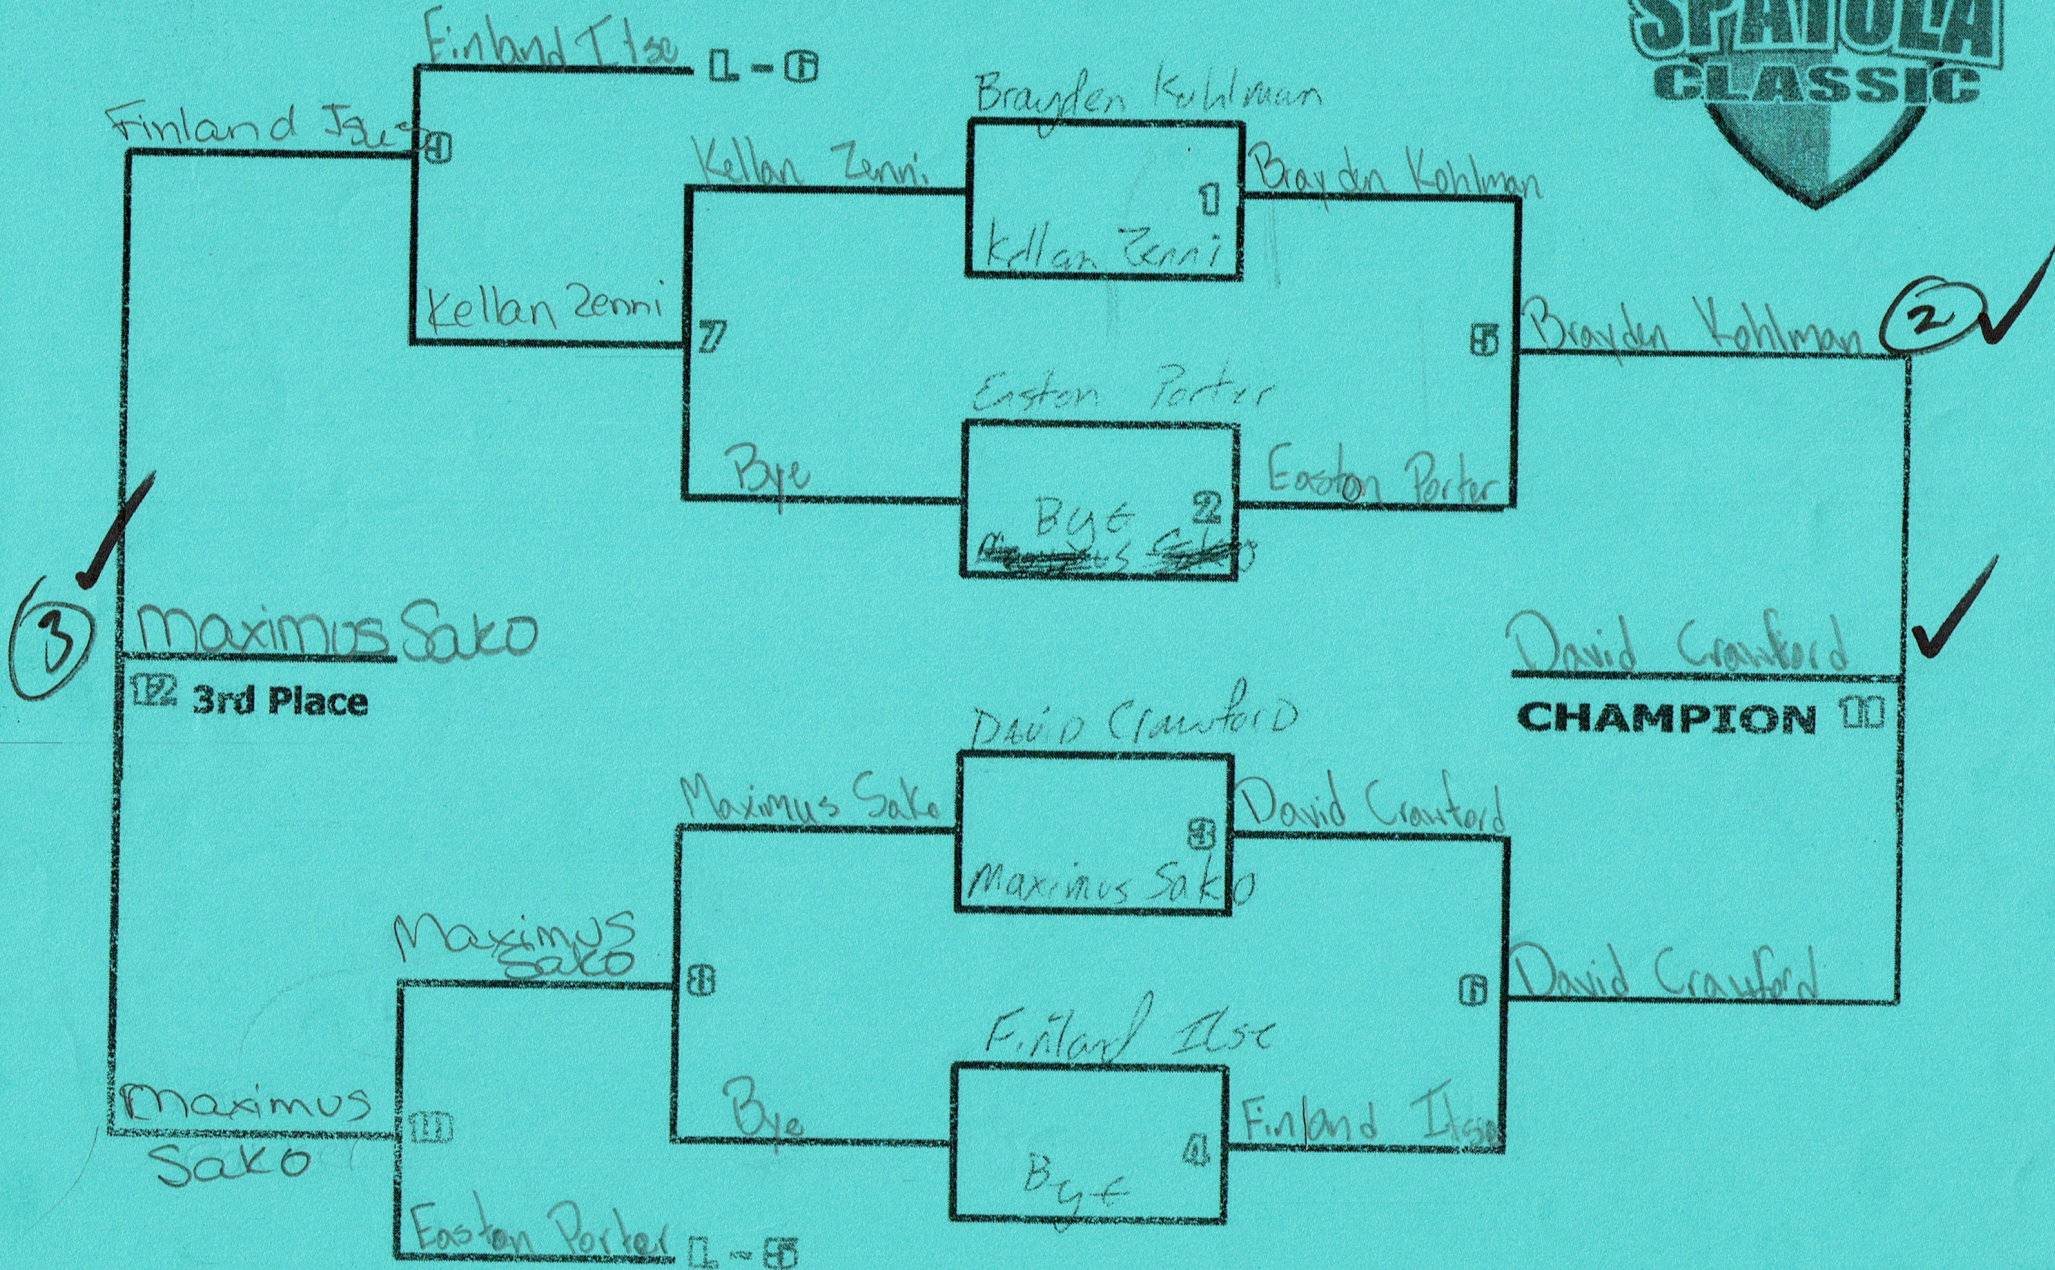

AGE GROUP: 9-10

WEIGHT CLASS: 55.2-59

MAT #: _____

The 2022 SPATOLA WRESTLING CLASSIC

AGE GROUP: 9-10

WEIGHT CLASS: 61-65

MAT #: _____

The 2022 SPATOLA WRESTLING CLASSIC

AGE GROUP: 9-10

WEIGHT CLASS: 70-75

MAT #: 3

The 2022 SPATOLA WRESTLING CLASSIC

AGE GROUP: 9-10

WEIGHT CLASS: 75.8-89

MAT #: _____

The 2022 SPATOLA WRESTLING CLASSIC

AGE GROUP: 9-10

WEIGHT CLASS: 81-86

MAT #: _____

The 2022 SPATOLA WRESTLING CLASSIC

AGE GROUP: 9-10 WEIGHT CLASS: 89-96

MAT #: _____

The 2022 SPATOLA WRESTLING CLASSIC

AGE GROUP: 9-10