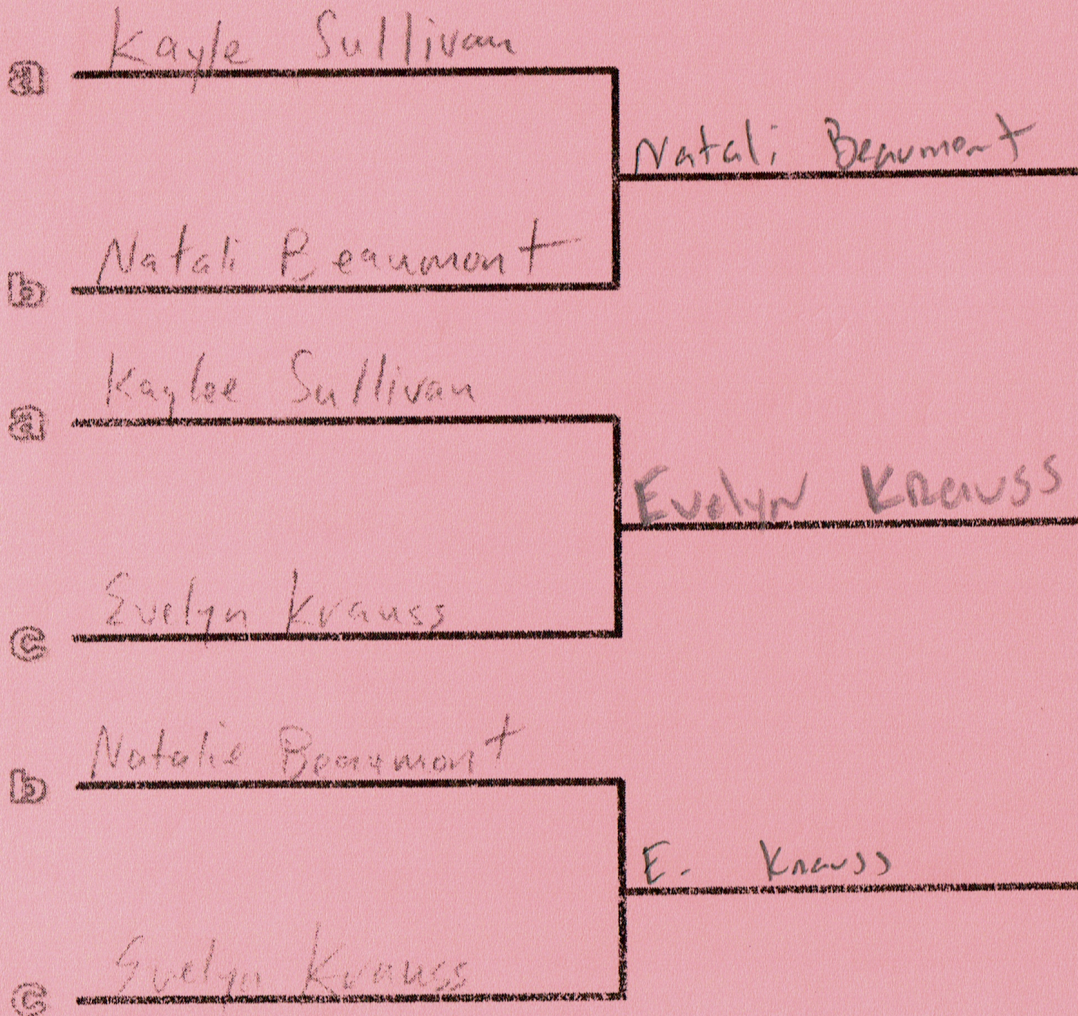

Age Group: W 14 ↓

Weight Class: 132-148

Mat #: _____

The 2022 SPATOLA WRESTLING CLASSIC

✓ Evelyn Krauss
Champion

✓ Natali Beaumont
Runner-up

✓ Kaylee Sullivan
Third Place