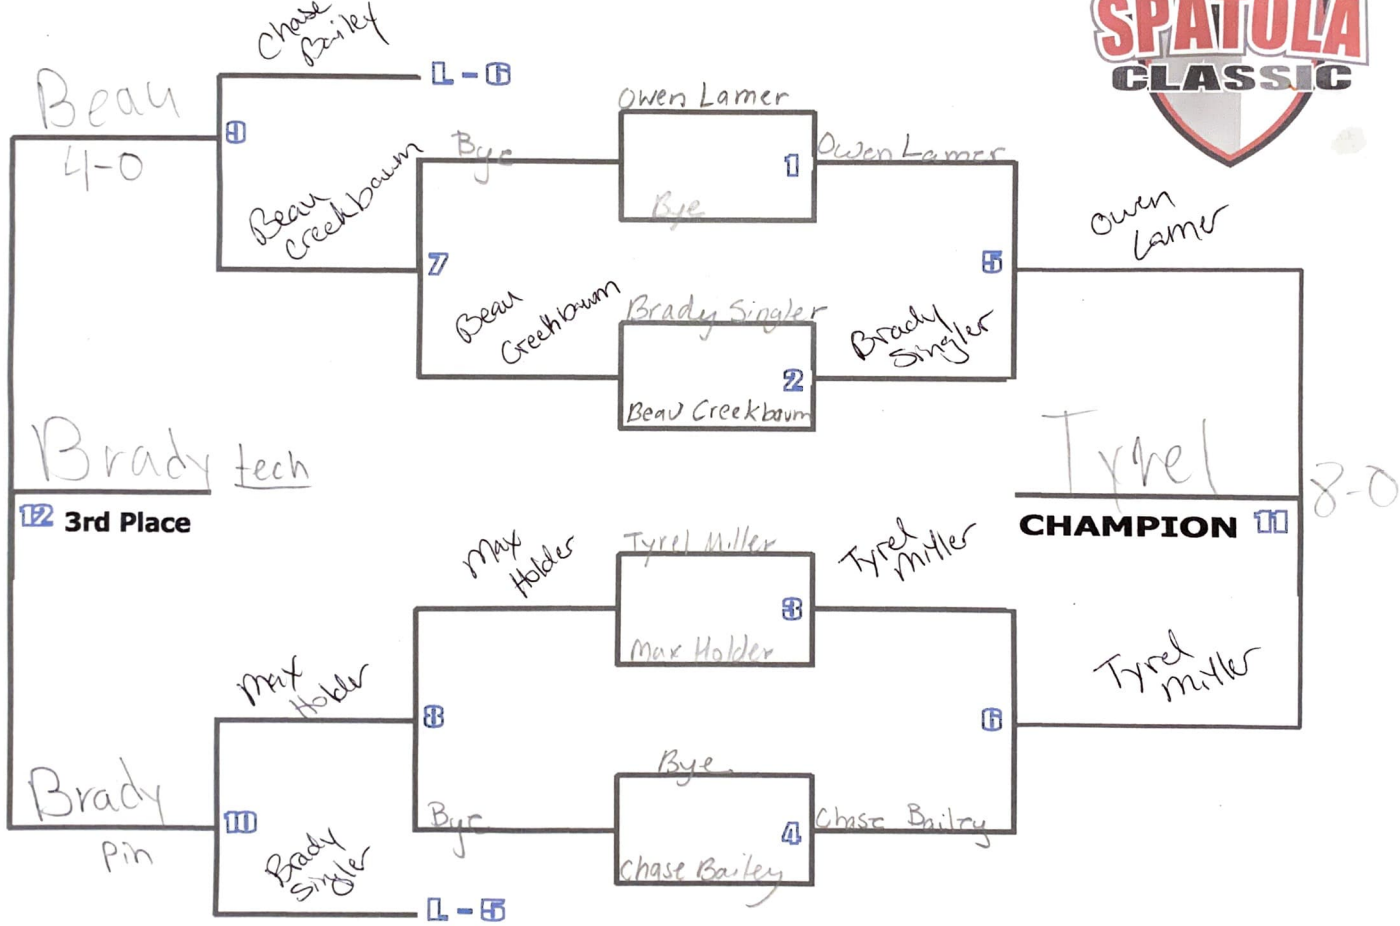

AGE GROUP: JH

WEIGHT CLASS: 145.8 - 151.6

MAT #: 9

The 2021 SPATOLA WRESTLING CLASSIC