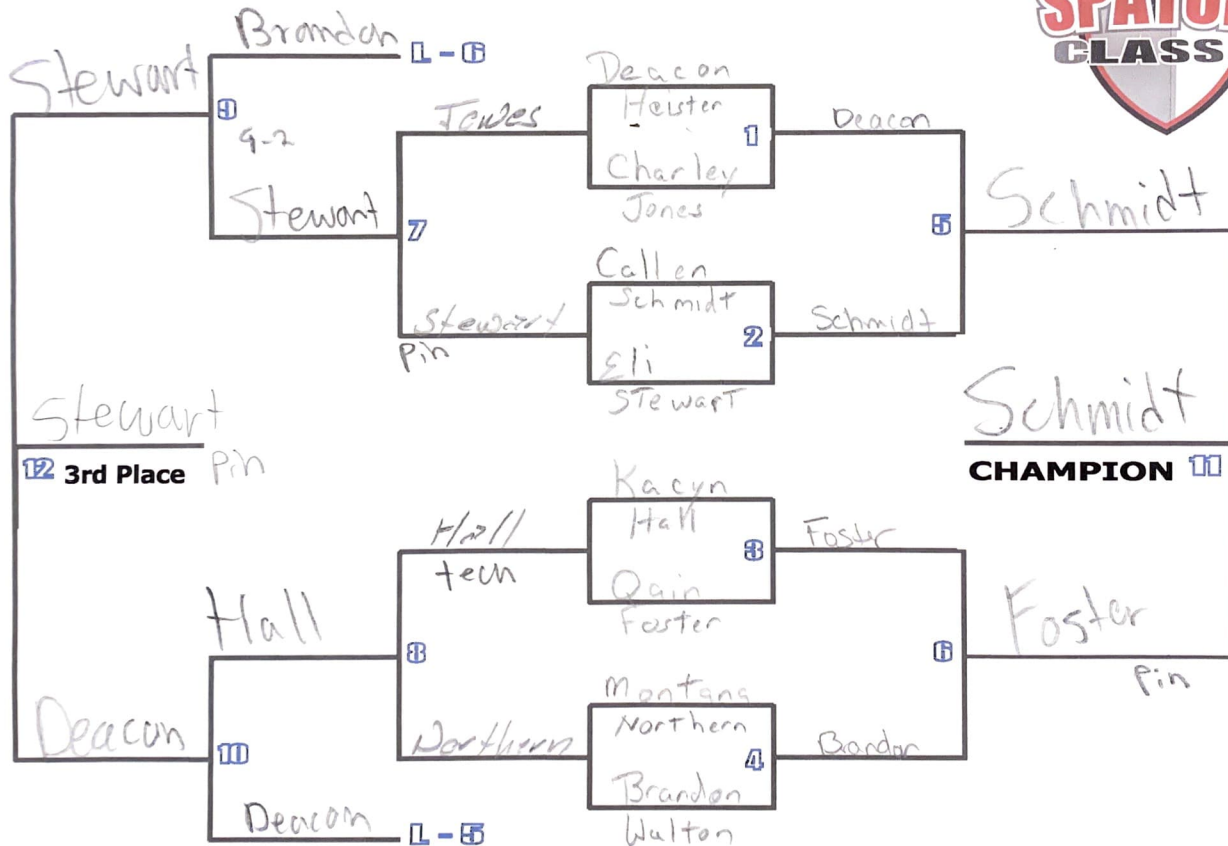

# The 2021 SPATOLA WRESTLING CLASSIC

AGE GROUP: JH

WEIGHT CLASS: 102.5-108.4

MAT #: 8