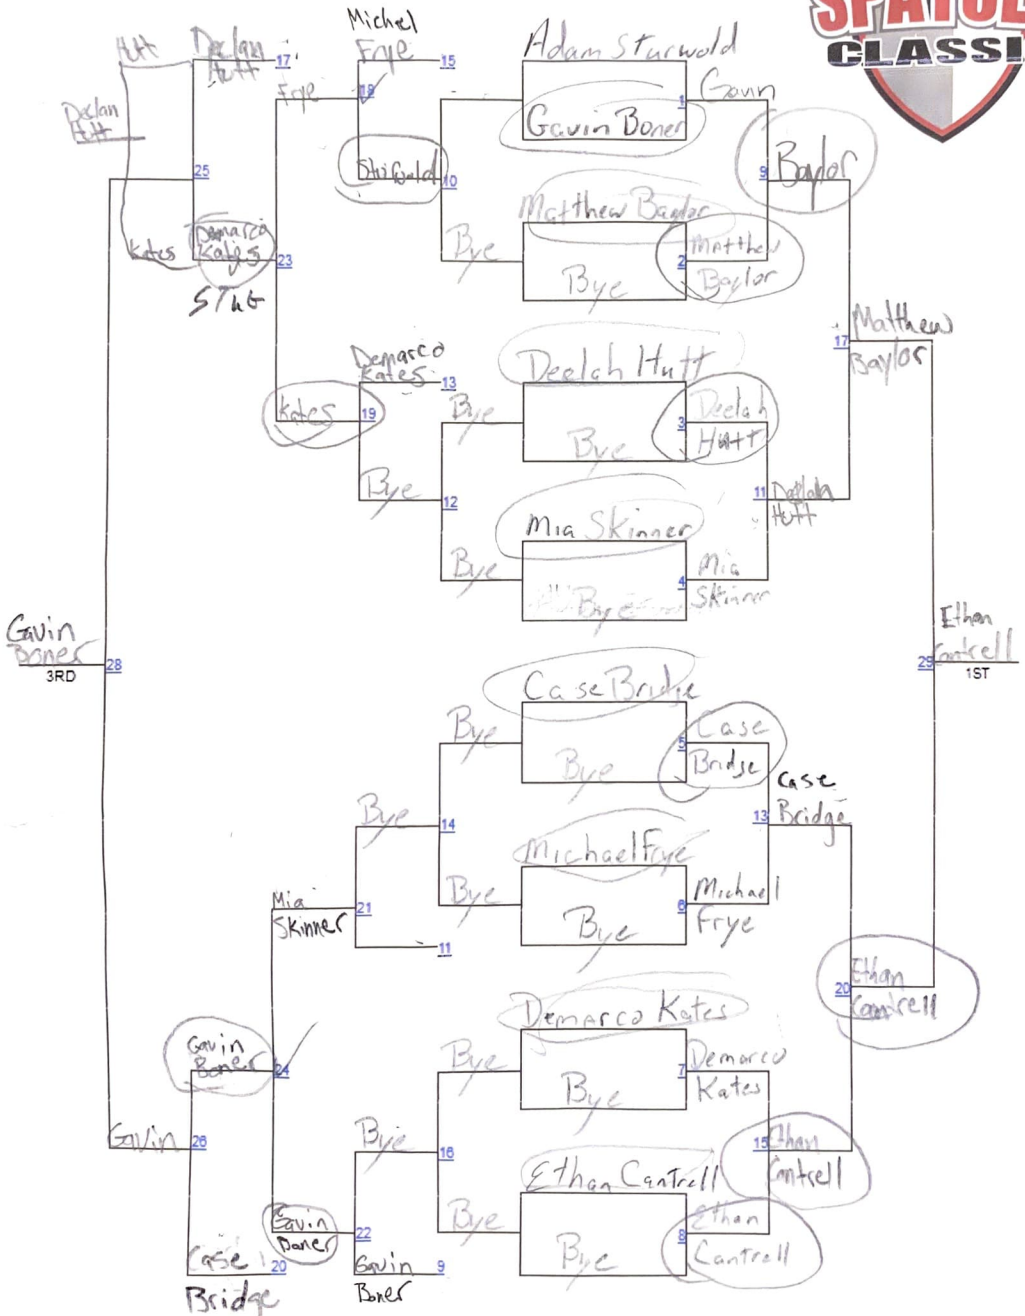

# The 2021 SPATOLA WRESTLING CLASSIC

PIN  
1:46

Mulvihill  
**Champion**

Scarborough  
**Runner-up**

Merrick  
**Third Place**

AGE GROUP: JrH; WEIGHT CLASS: 75-85

MAT #: 9

# The 2021 SPATOLA WRESTLING CLASSIC

AGE GROUP: Jr Hi

WEIGHT CLASS: 90-97

MAT #: 8