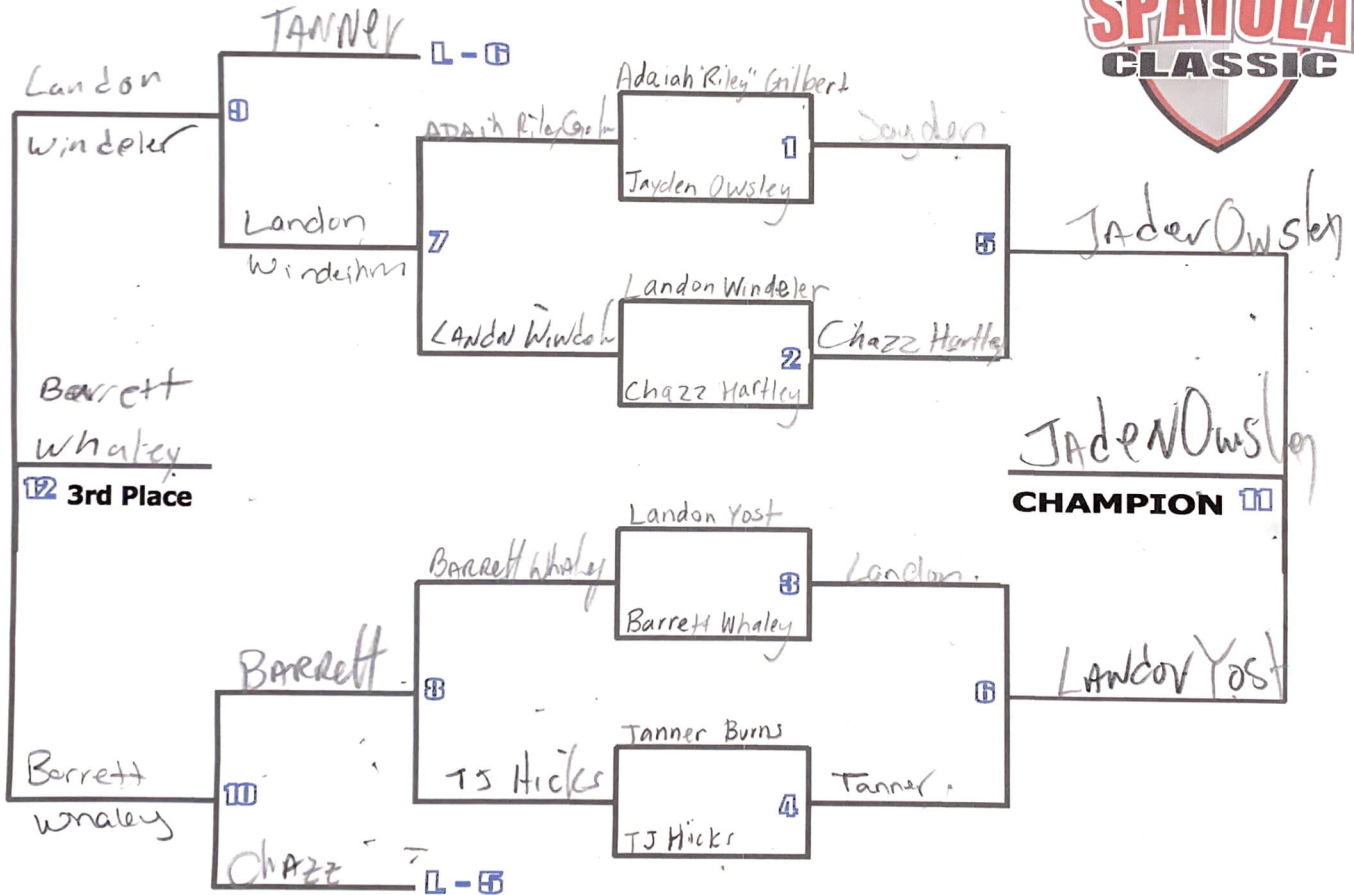

AGE GROUP: JH

WEIGHT CLASS: 117.2 - 123.0

MAT #: 8

The 2021 SPATOLA WRESTLING CLASSIC