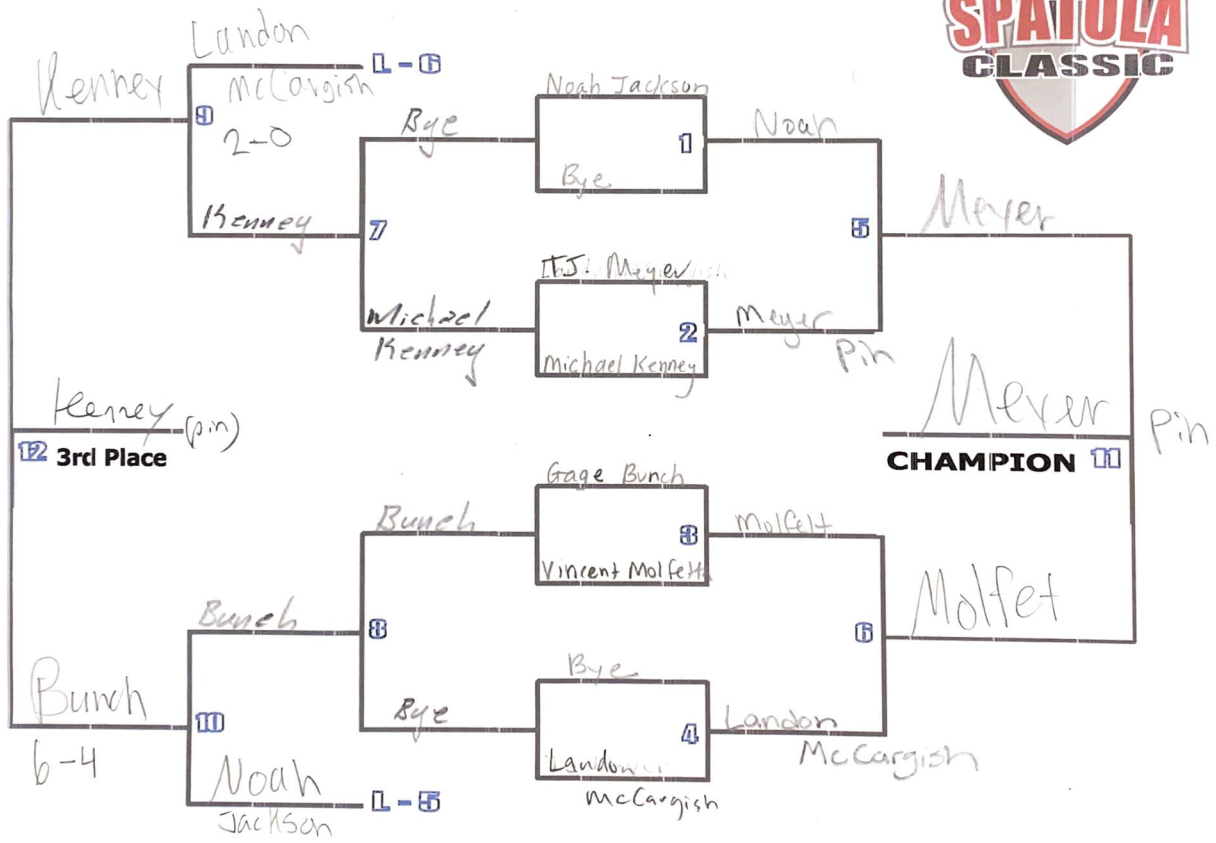

AGE GROUP: JH

WEIGHT CLASS: 109-116.9

MAT #: 8

The 2021 SPATOLA WRESTLING CLASSIC