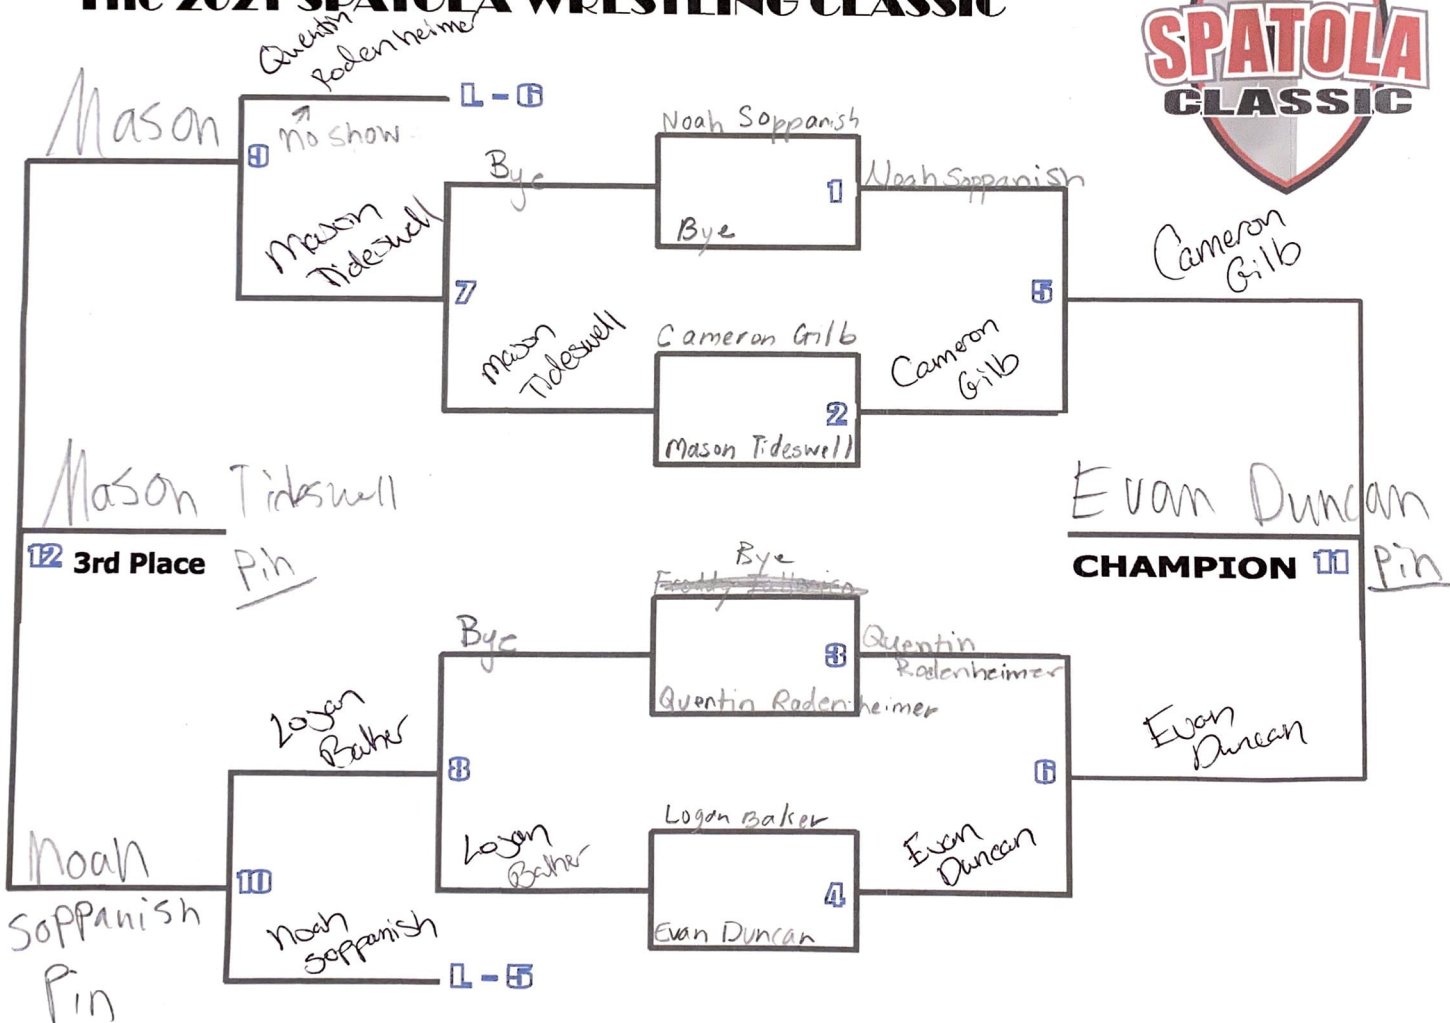

AGE GROUP: JH

WEIGHT CLASS: 138.5-142.8

MAT #: 9

The 2021 SPATOLA WRESTLING CLASSIC