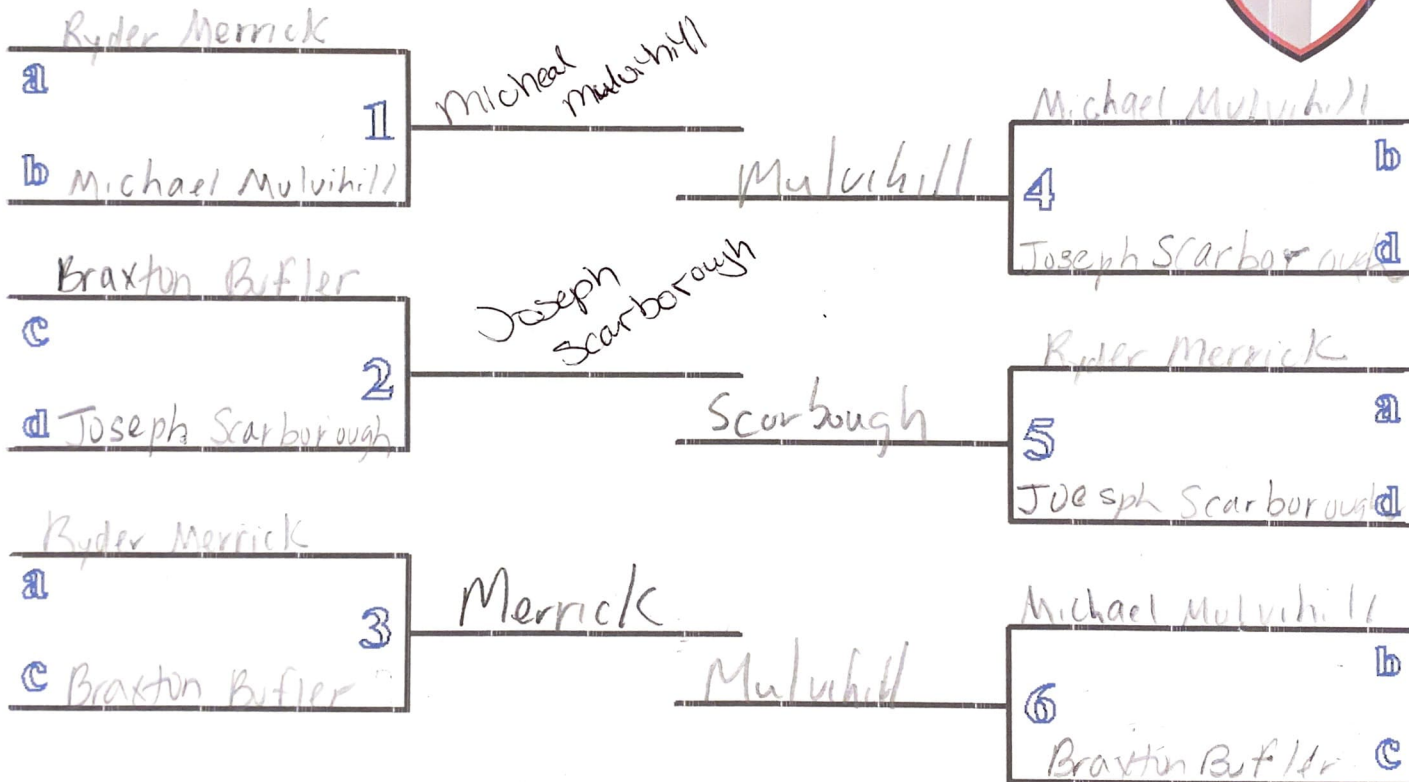

# The 2021 SPATOLA WRESTLING CLASSIC

PIN  
1:46

Mulvihill  
**Champion**

Scarborough  
**Runner-up**

Merrick  
**Third Place**

AGE GROUP: JrH; WEIGHT CLASS: 75-85

MAT #: 9