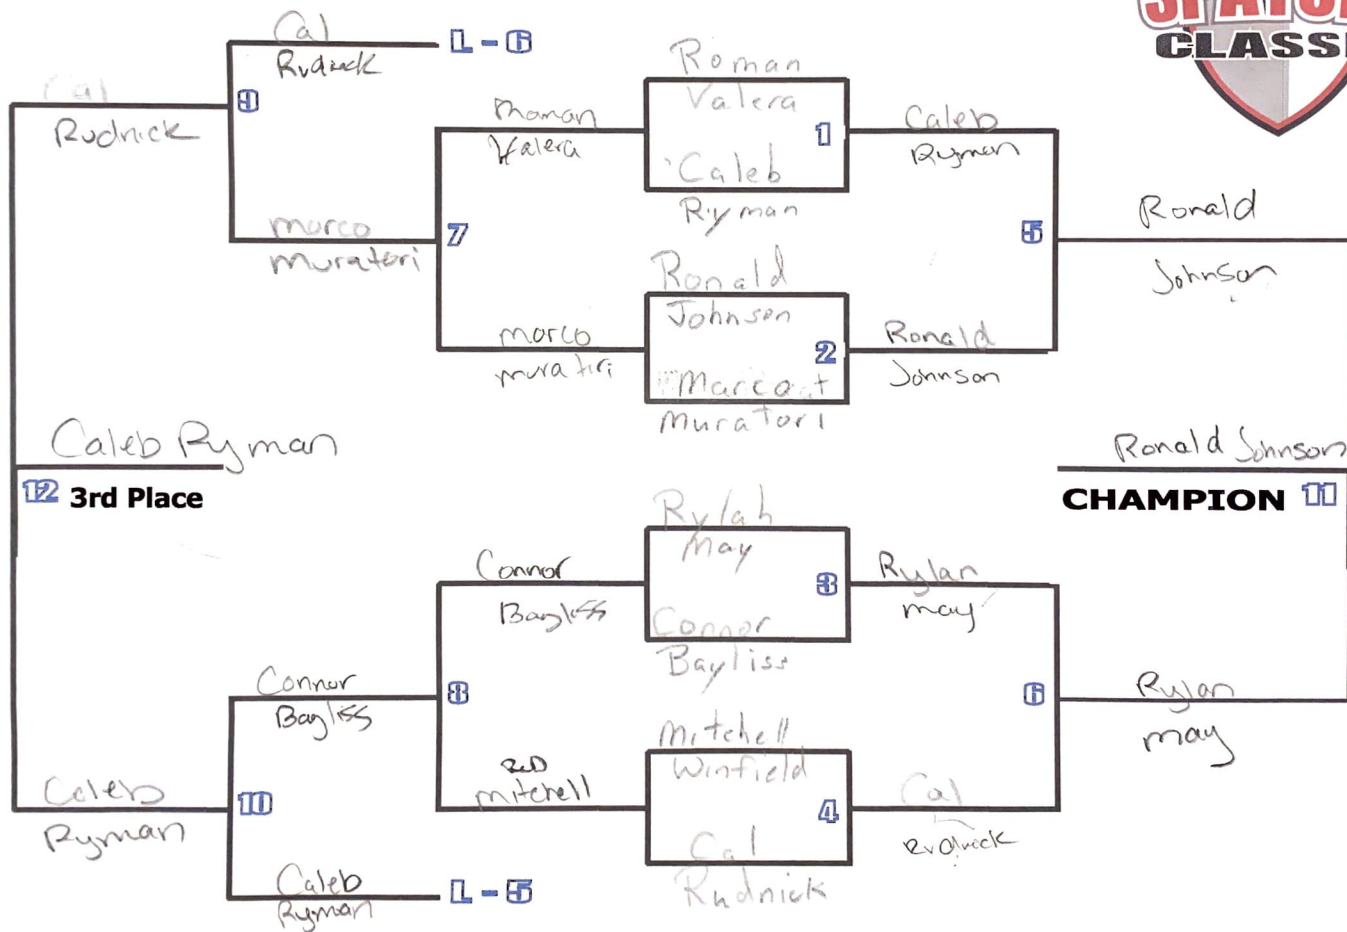

AGE GROUP: Jr Hi

WEIGHT CLASS: 90-97

MAT #: 8

The 2021 SPATOLA WRESTLING CLASSIC