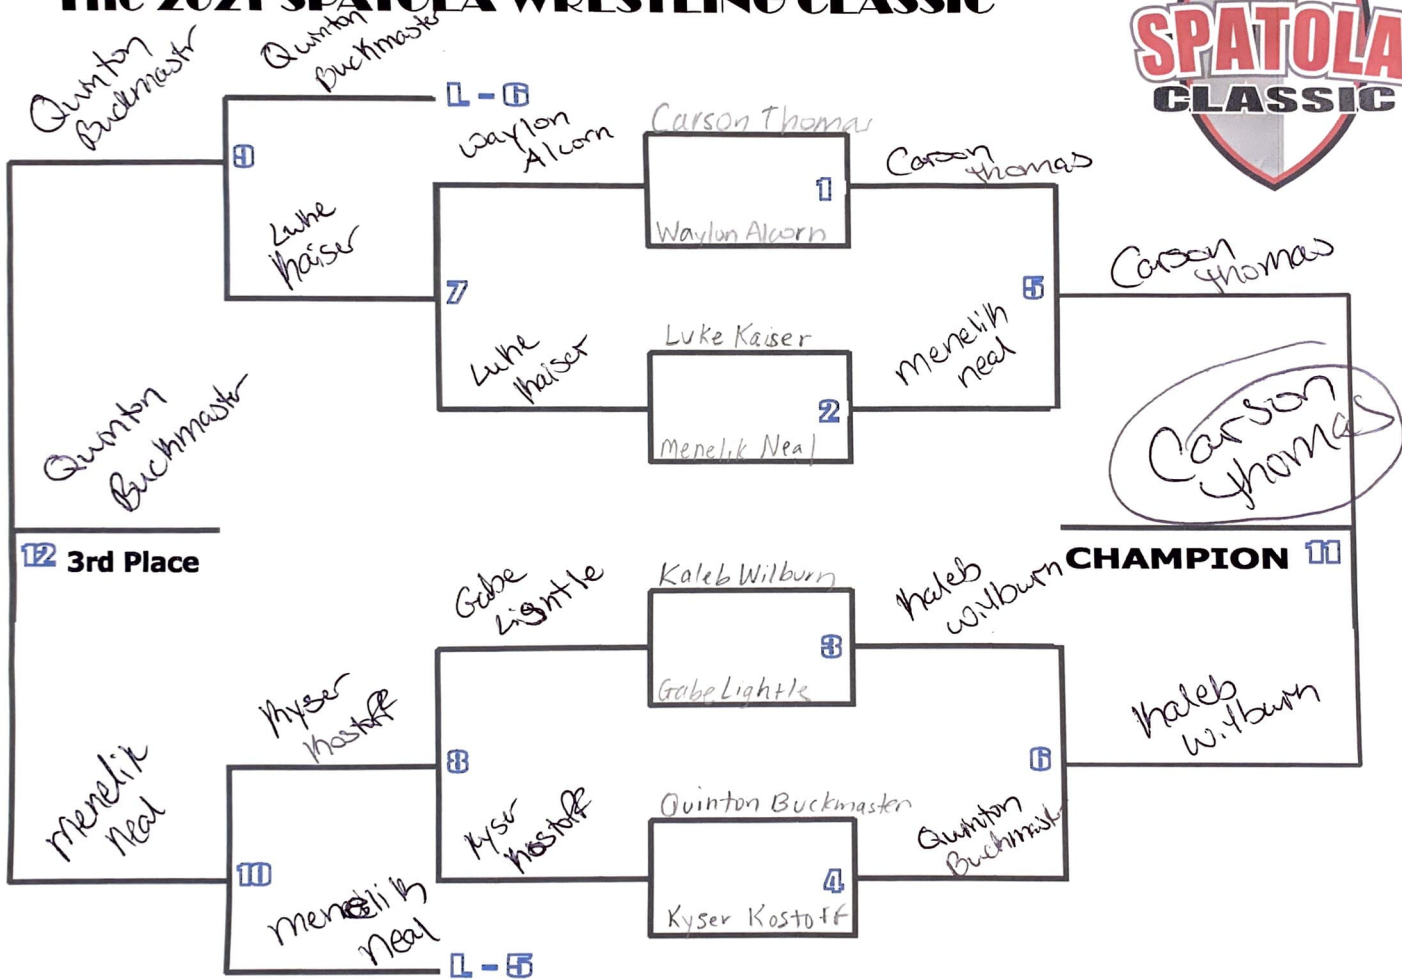

AGE GROUP: JH

WEIGHT CLASS: 129.2-135.7

MAT #: 9

The 2021 SPATOLA WRESTLING CLASSIC