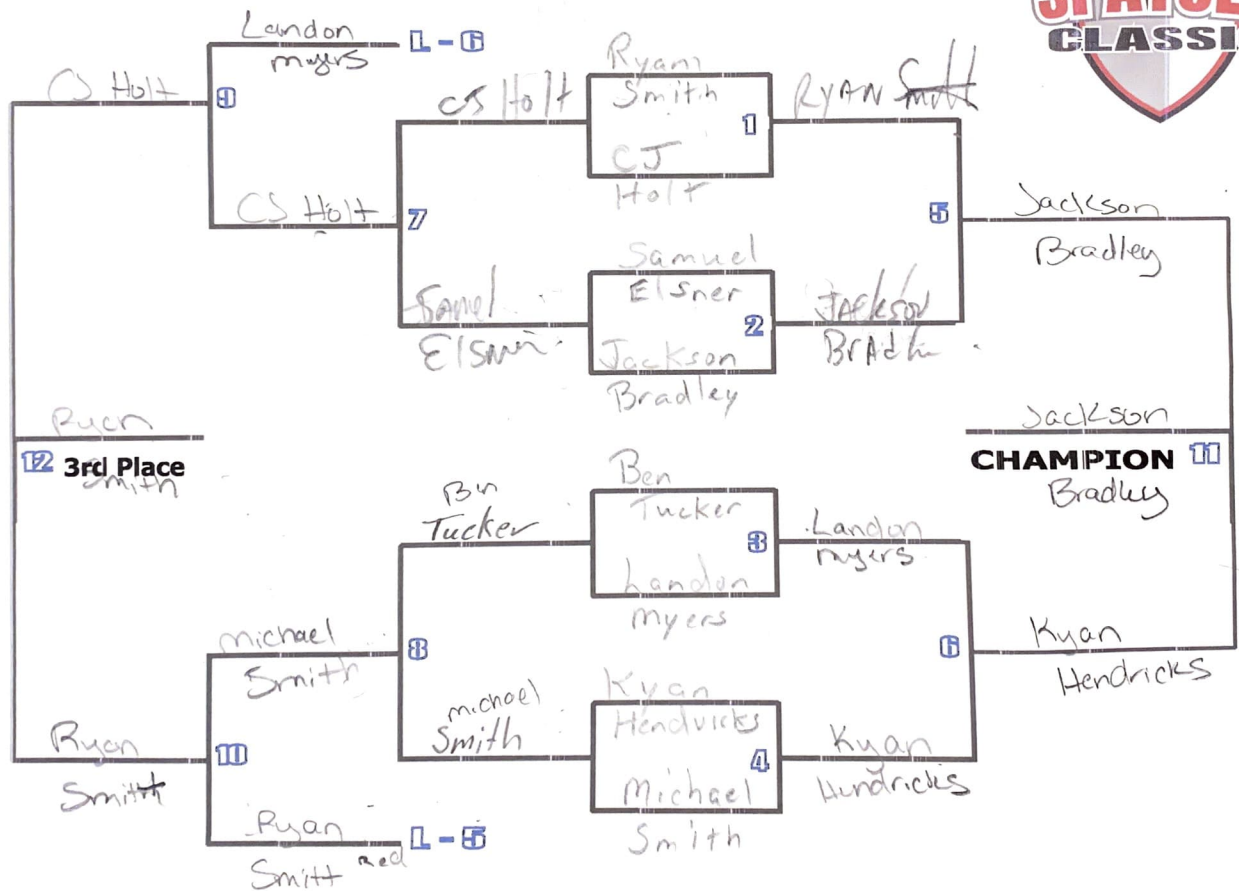

AGE GROUP: JH

WEIGHT CLASS: 102.5-108.4

MAT #: 8

The 2021 SPATOLA WRESTLING CLASSIC