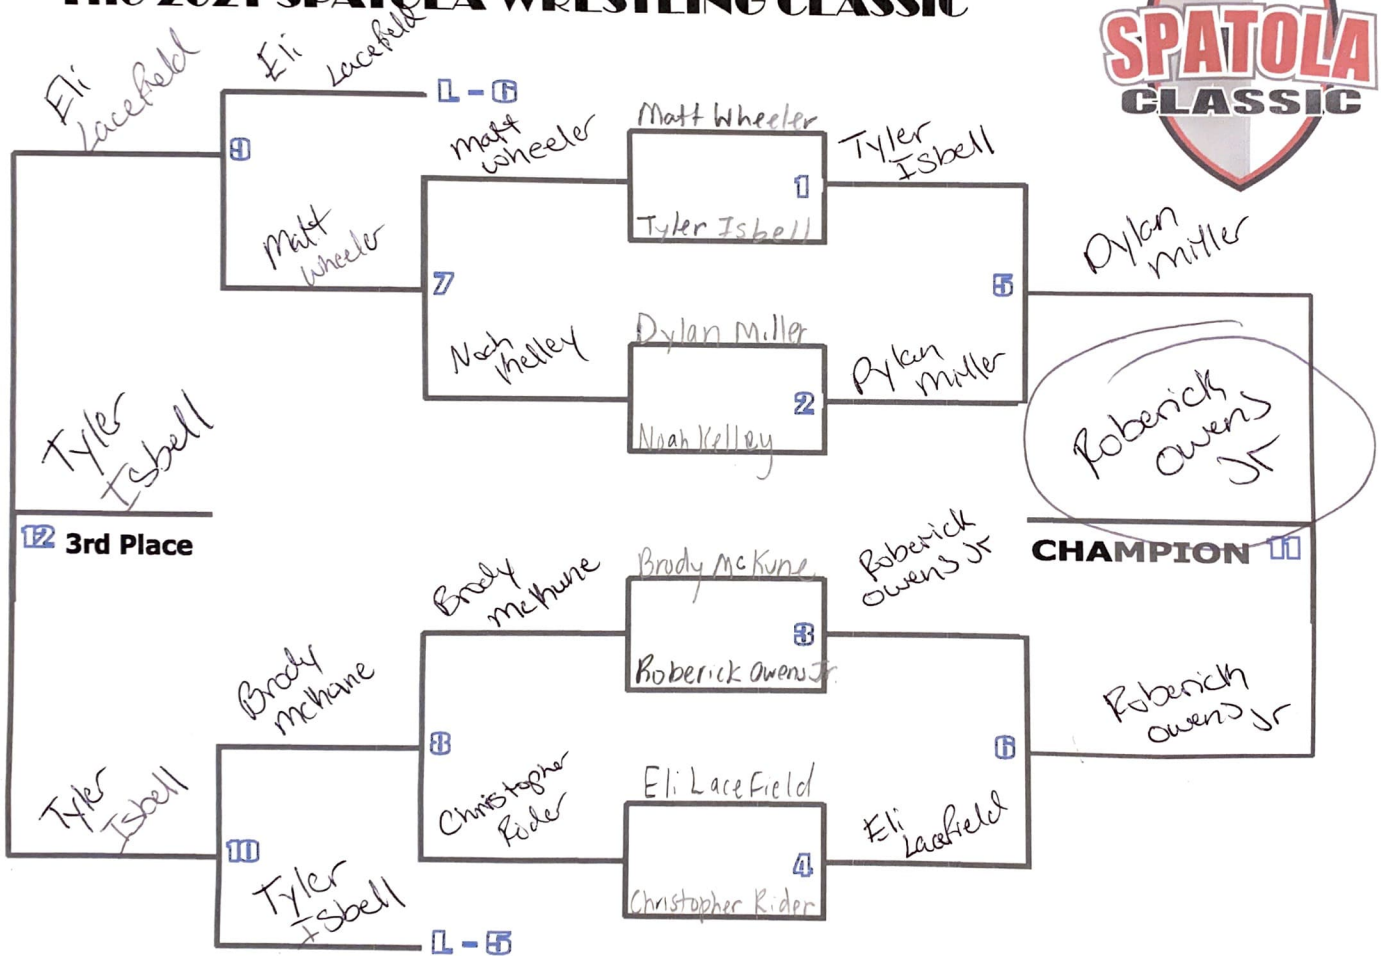

AGE GROUP: JH

WEIGHT CLASS: 123.8-128.9

MAT #: 9

The 2021 SPATOLA WRESTLING CLASSIC